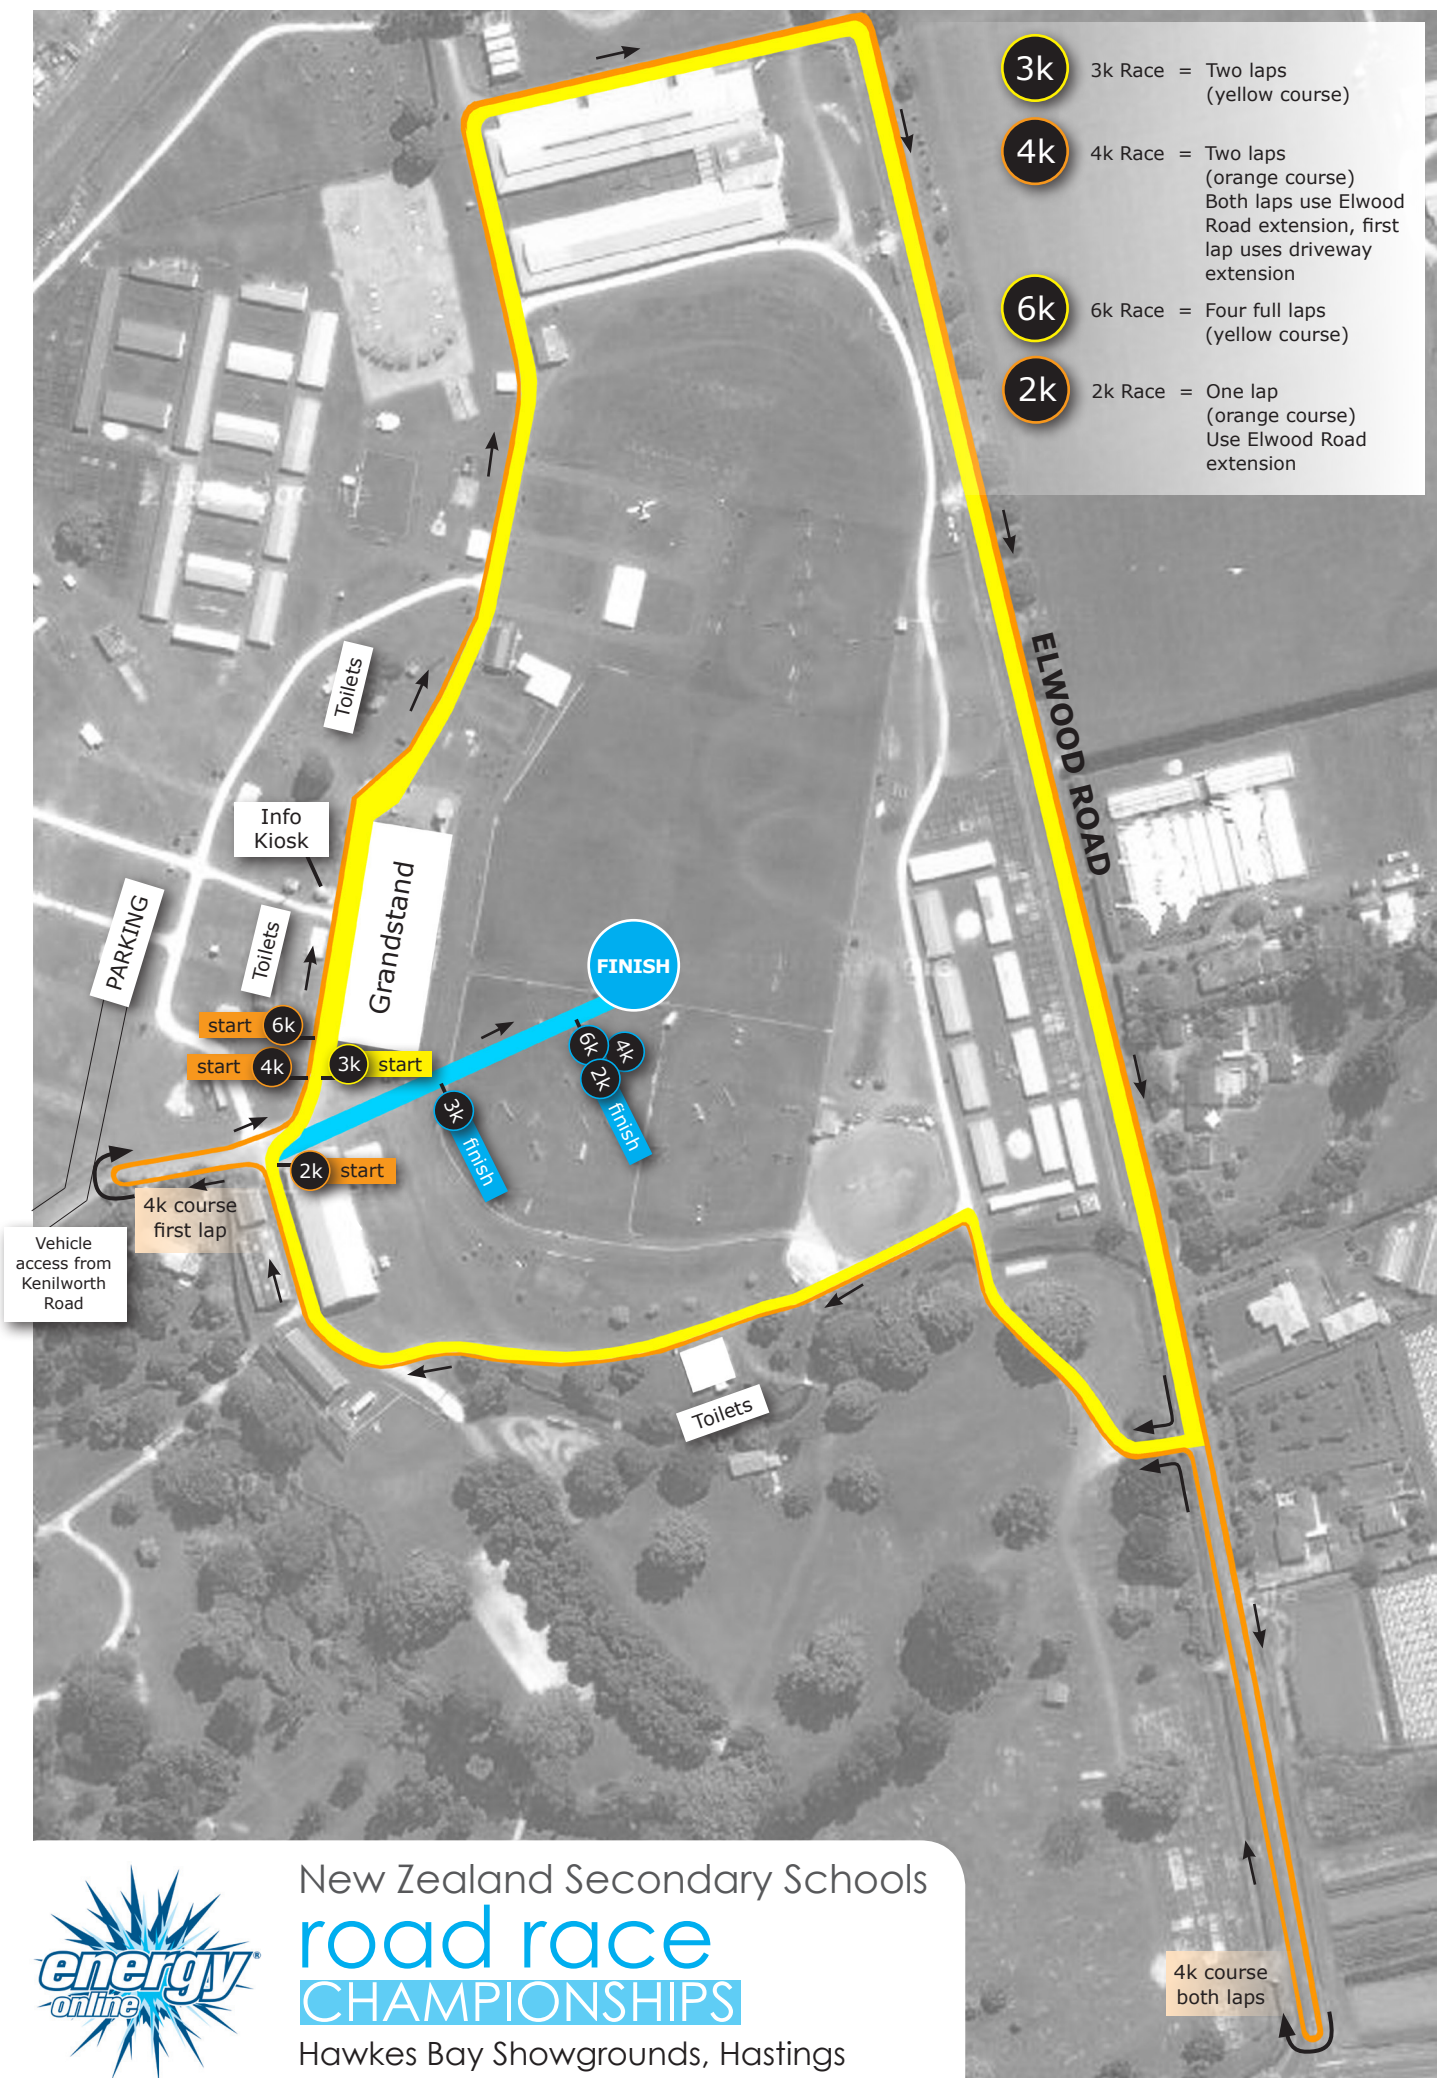

- 3k** 3k Race = Two laps (yellow course)
- 4k** 4k Race = Two laps (orange course)  
Both laps use Elwood Road extension, first lap uses driveway extension
- 6k** 6k Race = Four full laps (yellow course)
- 2k** 2k Race = One lap (orange course)  
Use Elwood Road extension

New Zealand Secondary Schools  
**road race**  
**CHAMPIONSHIPS**  
 Hawkes Bay Showgrounds, Hastings