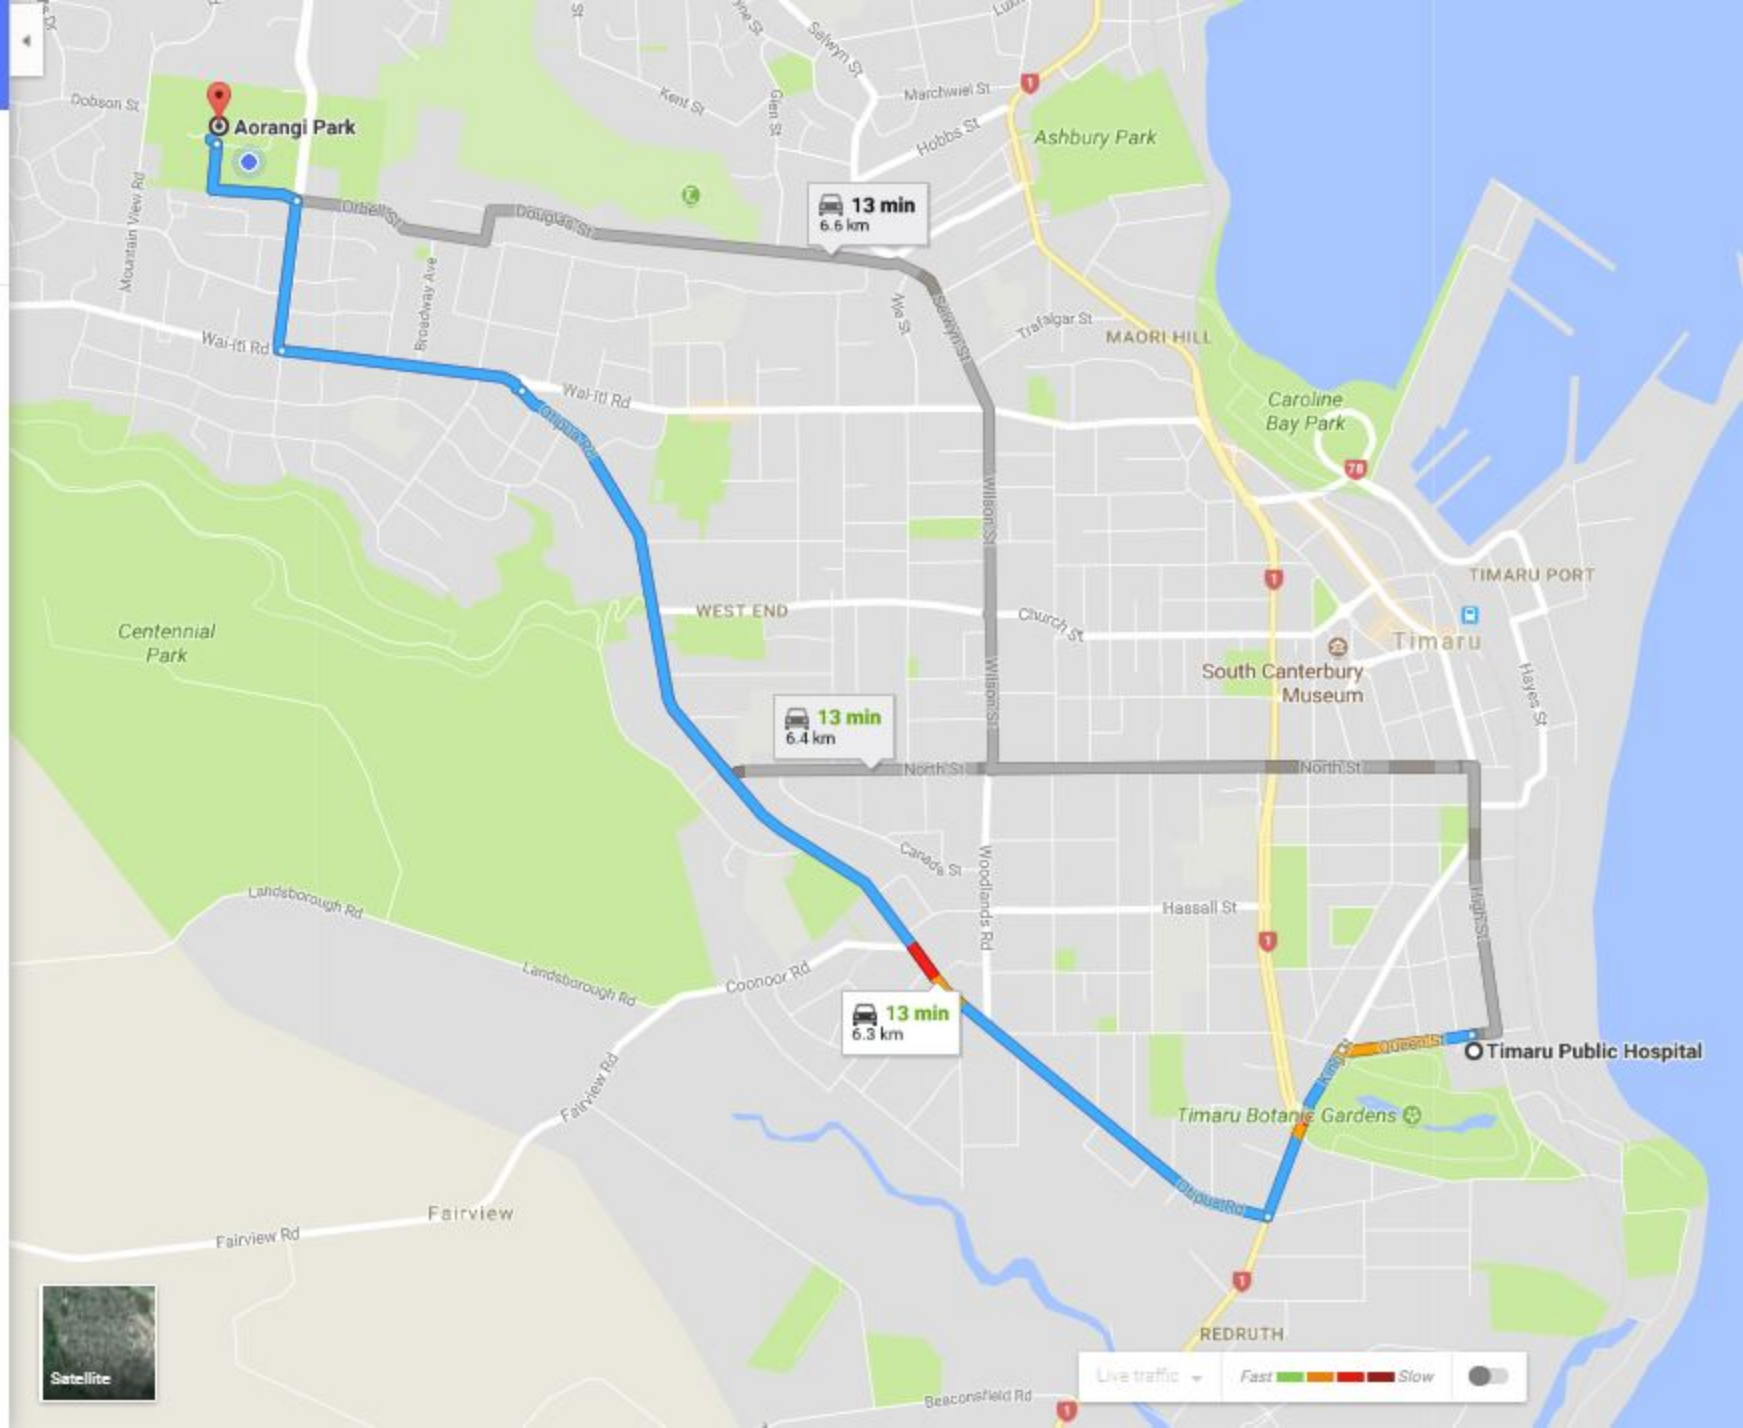

← from Timaru Public Hospital, Queen St, Parkside, Tim...
to Aorangi Park, 70 Morgans Rd, Glenwood, Timaru 79...

13 min (6.3 km)

via Otipua Rd
Fastest route, the usual traffic

Timaru Public Hospital

Queen St, Parkside, Timaru 7910

- ↑ Head west on Queen St toward Edward St
400 m
- ↶ Turn left onto King St
600 m
- ↷ Turn right onto Otipua Rd (signs for West Timaru)
3.6 km
- 📍 At the roundabout, take the 1st exit onto Wai-ti Rd
750 m
- ↷ Turn right onto Morgans Rd
500 m
- ↶ Turn left at Orbell St
400 m
- ↶ Turn left
Destination will be on the right
24 m

Aorangi Park

70 Morgans Rd, Glenwood, Timaru 7910

These directions are for planning purposes only. You may find that construction projects, traffic, weather, or other events may cause conditions to differ from the map results, and you should plan your route accordingly. You must obey all signs or notices regarding your route.

Live traffic ▼ Fast 🟢 🟡 🔴 Slow ⏻