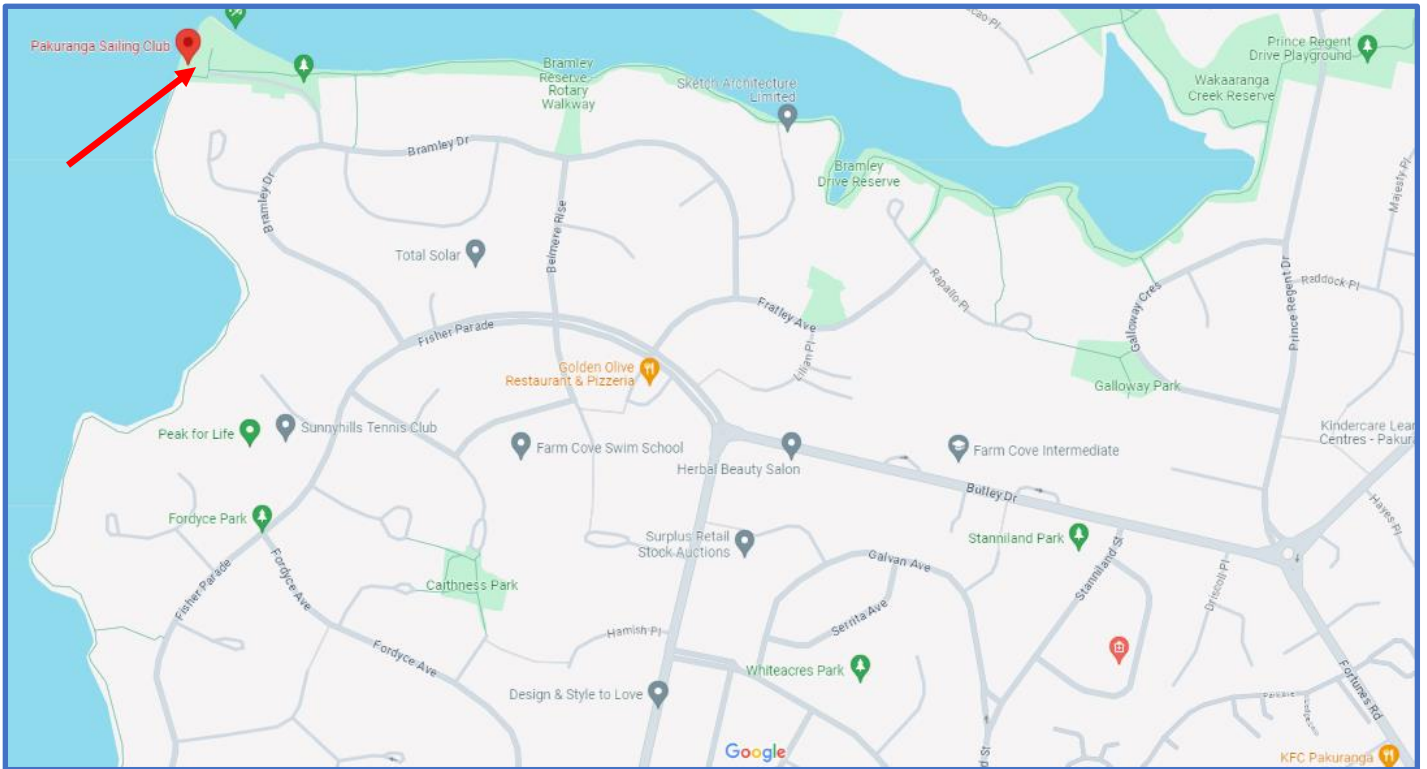

Pakuranga Sailing Club, East Auckland - Location Map

EVENT HEADQUARTERS

Course Maps

Leg 1 and Leg 3 - NORTH COURSE – distance approx. 2.6km

Leg 2 and Leg 4 - SOUTH COURSE - distance approx. 2.4km