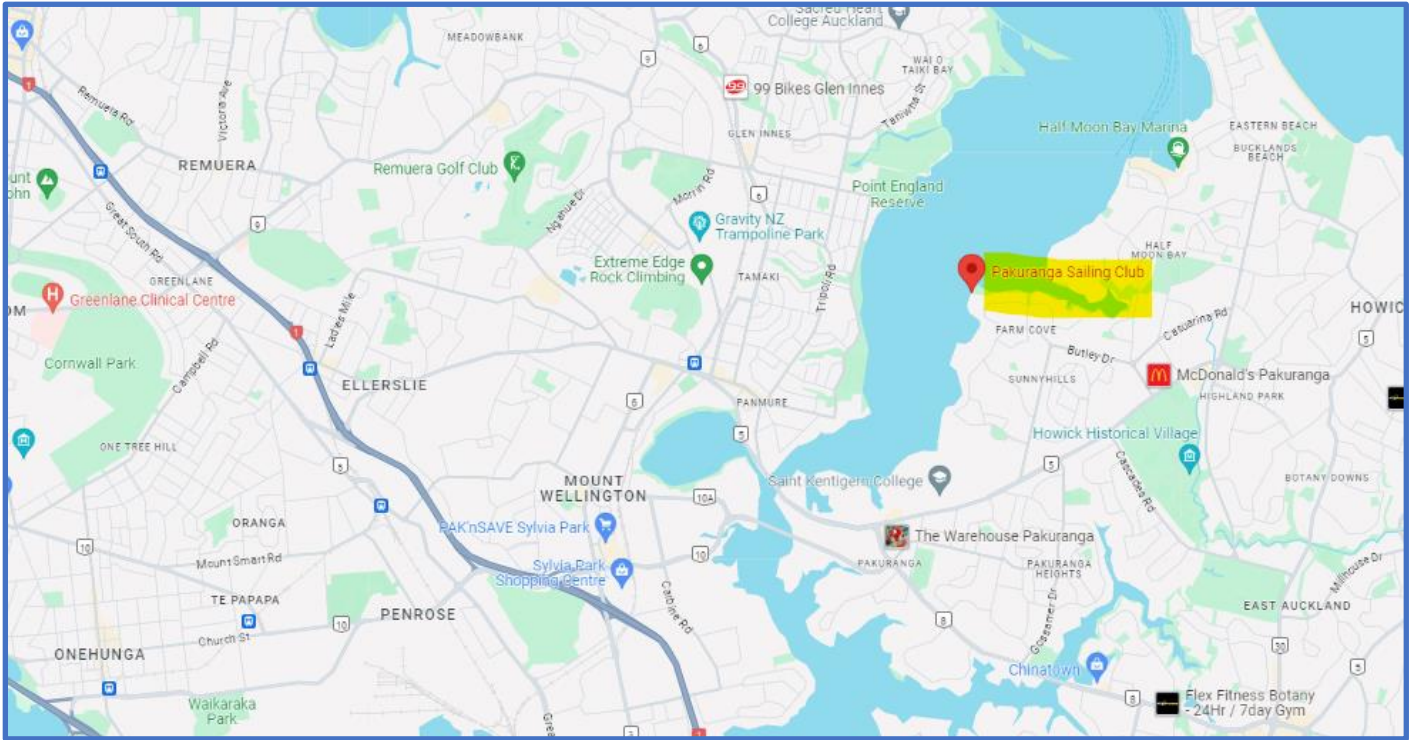

Pakuranga Sailing Club, East Auckland - Location Map

EVENT HEADQUARTERS

Course Maps

Leg 1 and Leg 3 - NORTH COURSE – distance approx. 2.6km

Leg 2 and Leg 4 - SOUTH COURSE - distance approx. 2.4km