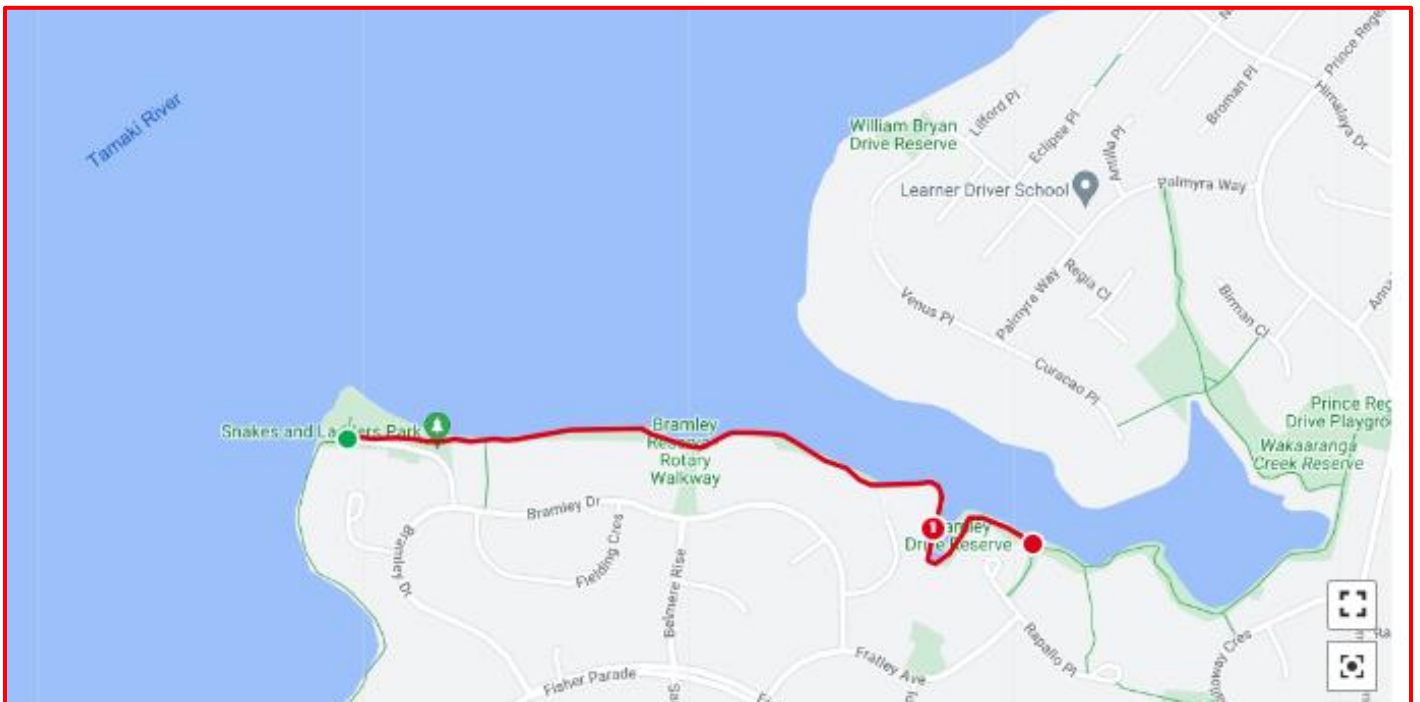

Pakuranga Sailing Club, East Auckland - Location Map

EVENT HEADQUARTERS

Course Maps

Leg 1 and Leg 3 - NORTH COURSE – distance approx. 2.6km

Leg 2 and Leg 4 - SOUTH COURSE - distance approx. 2.4km