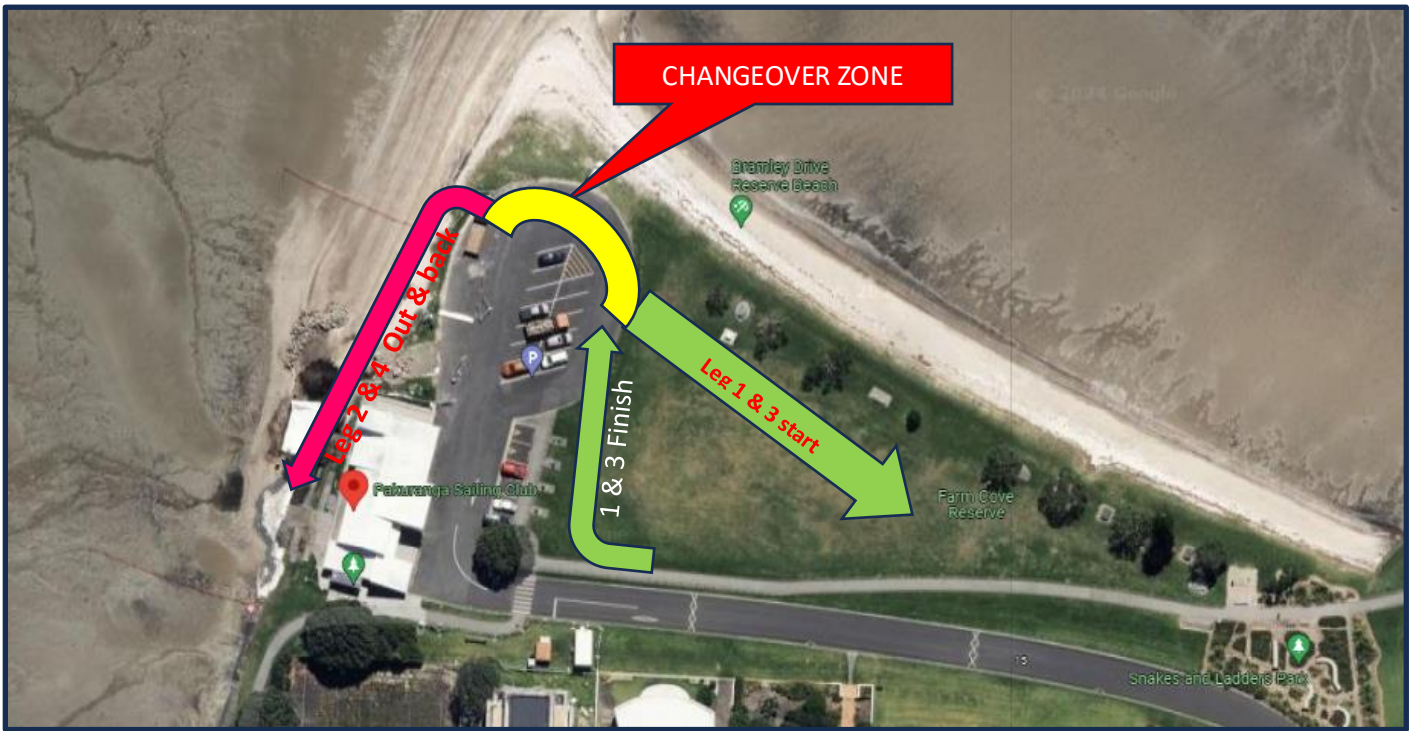

Pakuranga Sailing Club, East Auckland - Location Map

EVENT HEADQUARTERS

Course Maps

Leg 1 and Leg 3 - NORTH COURSE – distance approx. 2.6km

Leg 2 and Leg 4 - SOUTH COURSE - distance approx. 2.4km