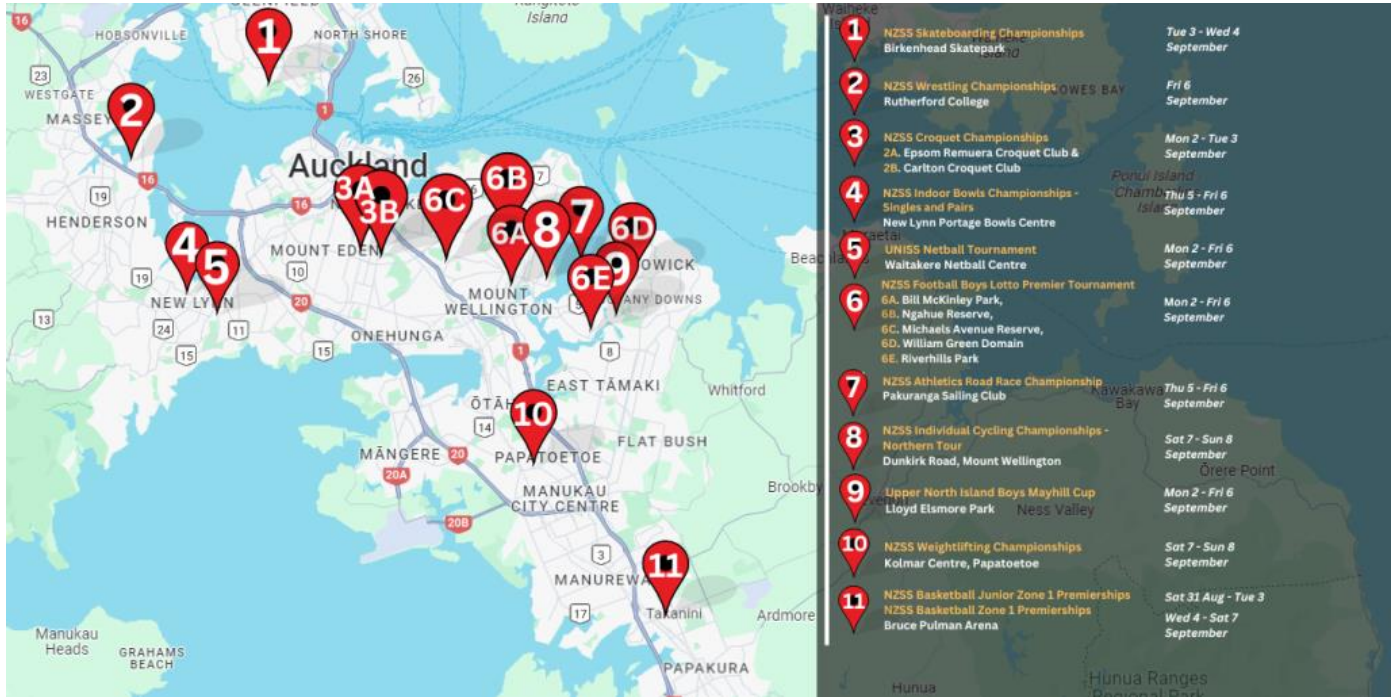

School Sports Winter Tournament

Sport	Dates	Location
NZSS Football Boys Lotto Premiere Tournament	2nd – 6th September	Ngahue Reserve, Michaels Avenue Reserve, Bill McKinlay, William Green Domain and Riverhills Park.
Basketball – Junior Premiership Zone 1 (Secondary Schools Premier & A Grade available)	31 August – 3rd September	Pullman Arena
Basketball – AA Premierships Zone 1 (Secondary Schools Nationals Qualifier)	4th – 7th September	Pullman Arena
NZSS Wrestling Championships	6th September	Rutherford College
NZSS Croquet Championships	2nd – 3rd September	Epsom Remuera Croquet Club and Carlton Croquet Club
UNISS Netball	2nd – 7th September	Waitakere Netball Centre
NZSS Skateboarding Championships	3rd – 4th September	Birkenhead Skatepark
NZSS Indoor Bowls Championships – Singles & Pairs	5th – 6th September	Western Hall, New Lynn
NZSS Athletics Road Race Championships	5th – 6th September	Pakuranga Sailing Club
Upper North Island Boys Mayhill Cup	2nd – 6th September	Auckland Hockey Stadium, Lloyd Elsmore Park
NZSS Weightlifting Championships	7th – 8th September	Kolmar Centre, Papatoetoe
NZSS Cycling Northern Tour	7th – 8th September	Saturday – Dunkirk Road and Maungarei Memorial Drive, Mount Wellington / Sunday – Waiouru Road, East Tamaki

Deals & Discounts

Auckland Activity Discounts

We have put together some awesome activity discounts! Extend your stay in Tāmaki Makaurau to explore this vibrant city and all it has to offer.

All Black Experience*

20% off

Promo-code: NZSC-20

45 minute guided tour – learn what it takes to make, shape and be an All Black. 20% off Adult tickets and Family passes (not inc student, senior or child). Valid 30th August – 10th September 2024 (excl 8/09). Online bookings only.

Weta Work Shop Unleashed*

20% off