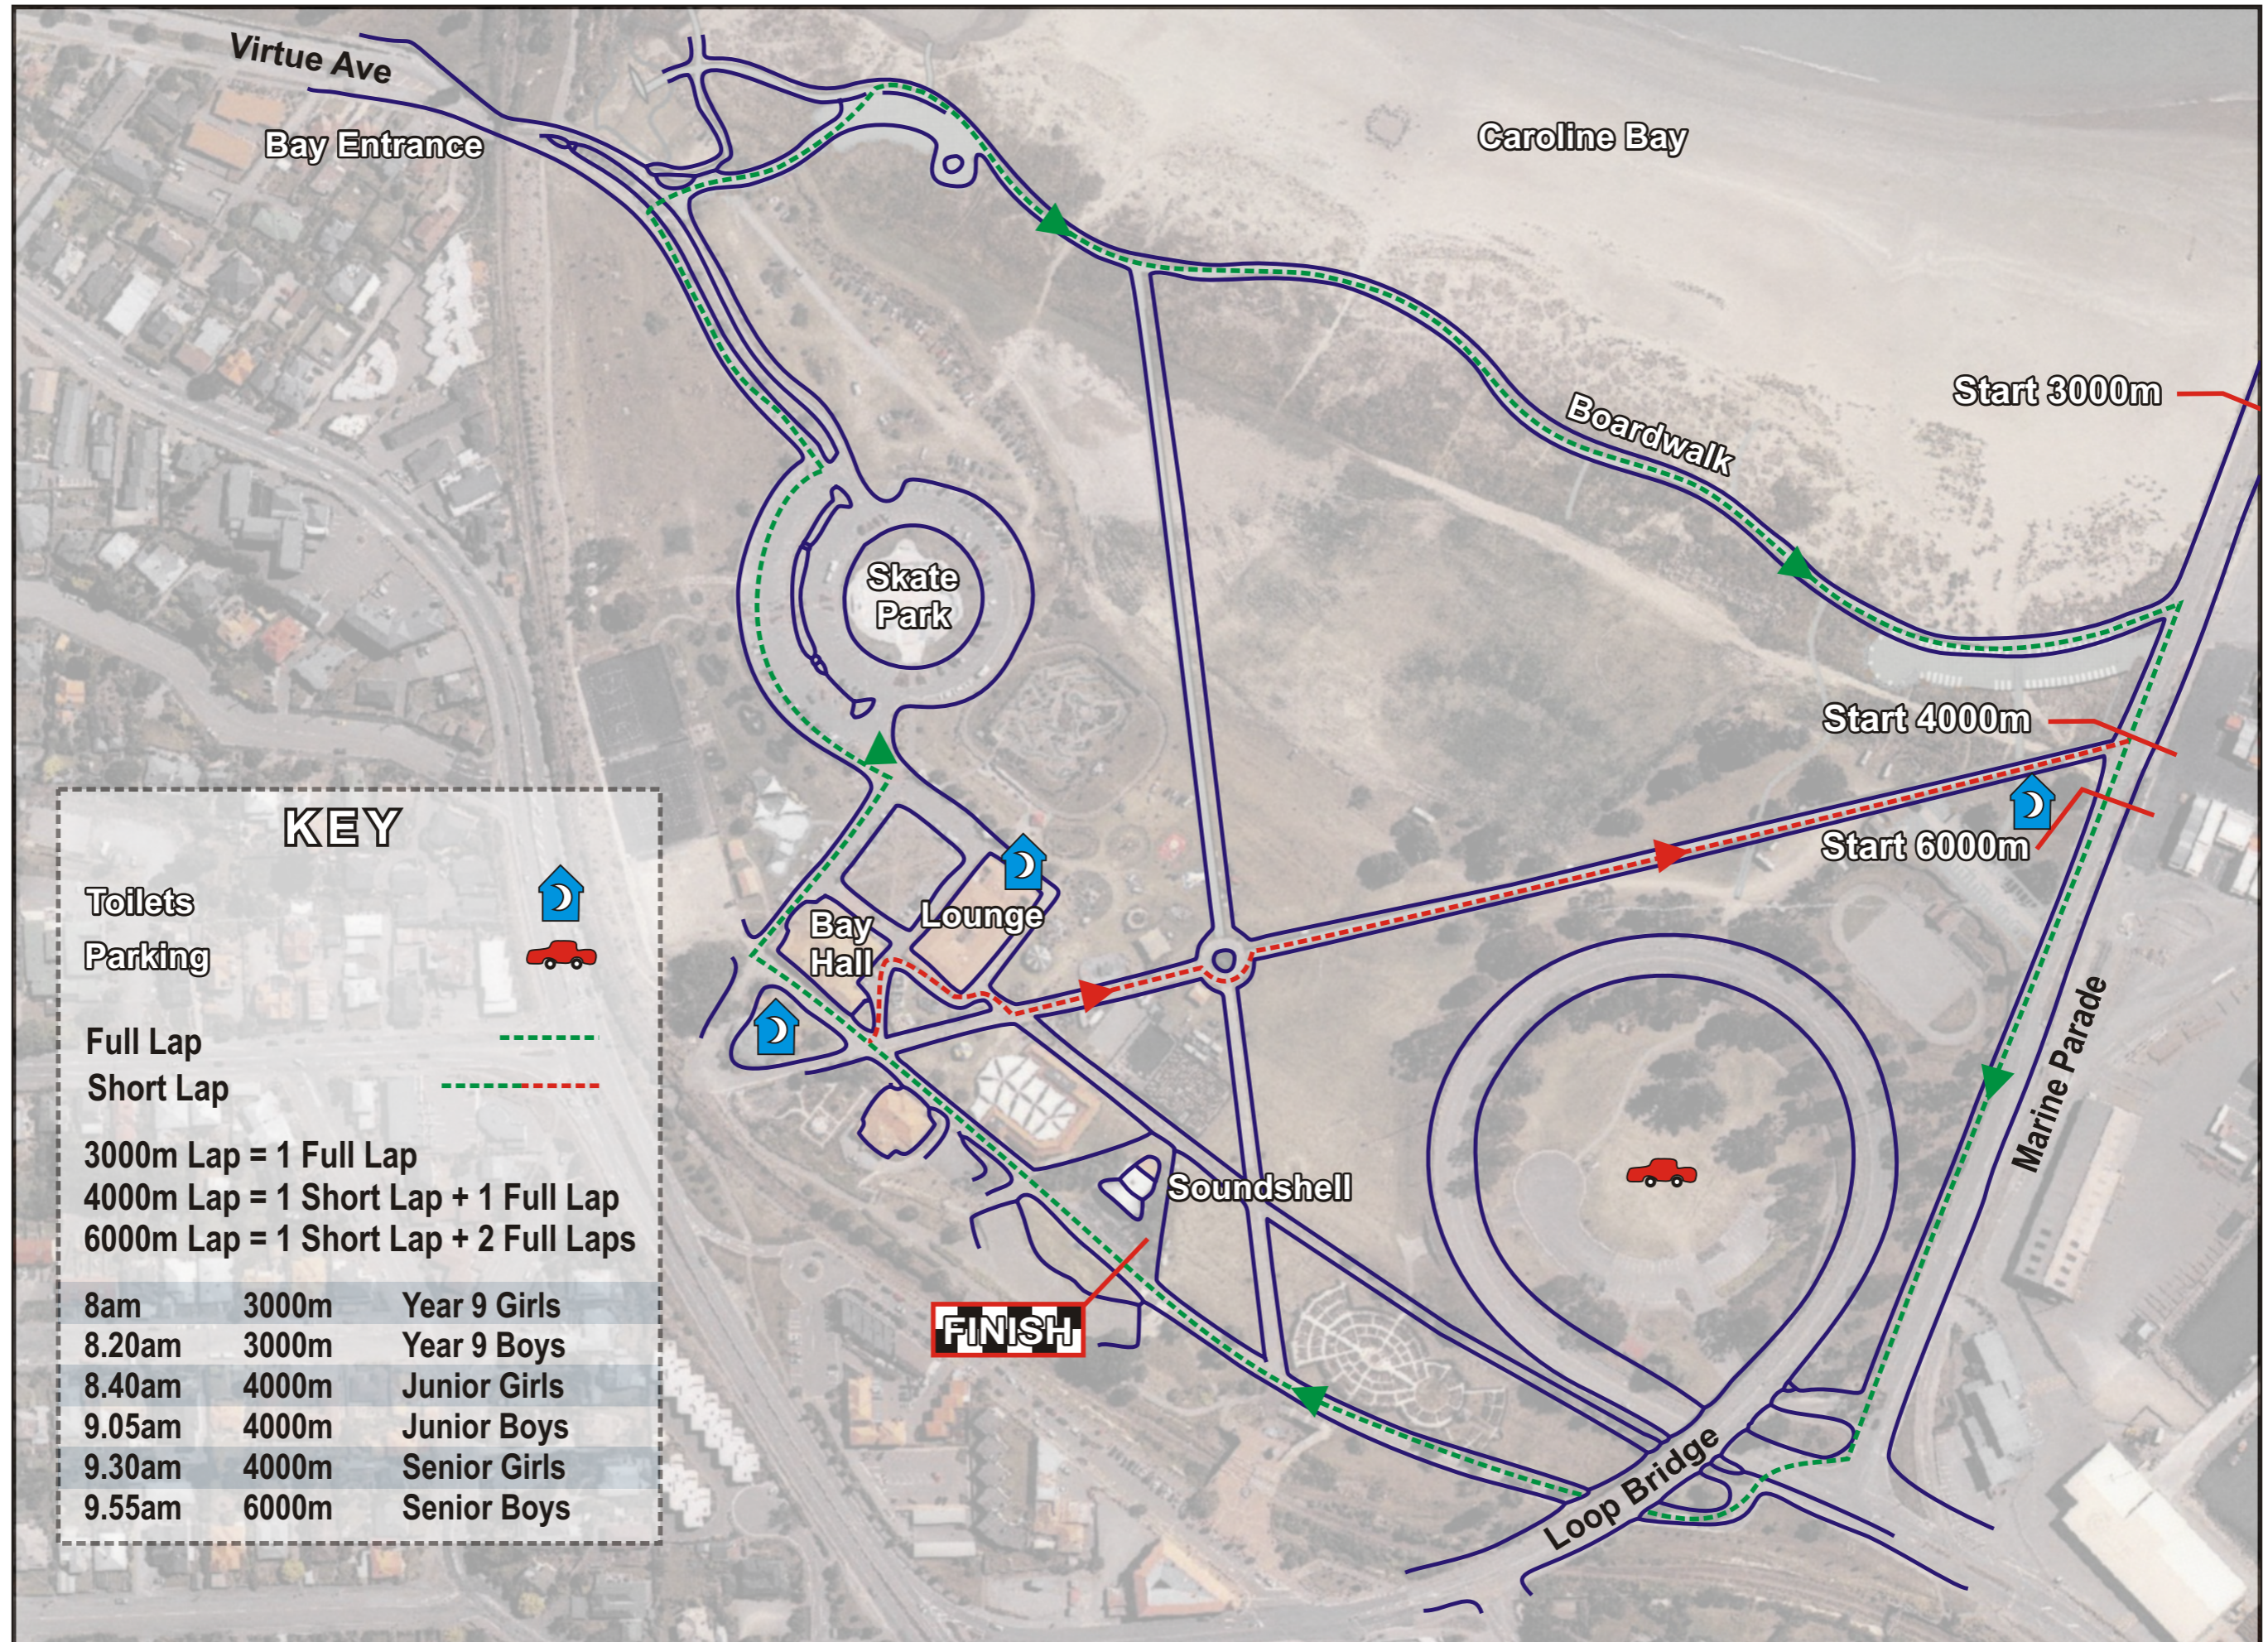

NZSSAA Road Race, Caroline Bay, Timaru - 2009

KEY

- Toilets 
- Parking 

- Full Lap 
- Short Lap 

3000m Lap = 1 Full Lap
 4000m Lap = 1 Short Lap + 1 Full Lap
 6000m Lap = 1 Short Lap + 2 Full Laps

8am	3000m	Year 9 Girls
8.20am	3000m	Year 9 Boys
8.40am	4000m	Junior Girls
9.05am	4000m	Junior Boys
9.30am	4000m	Senior Girls
9.55am	6000m	Senior Boys