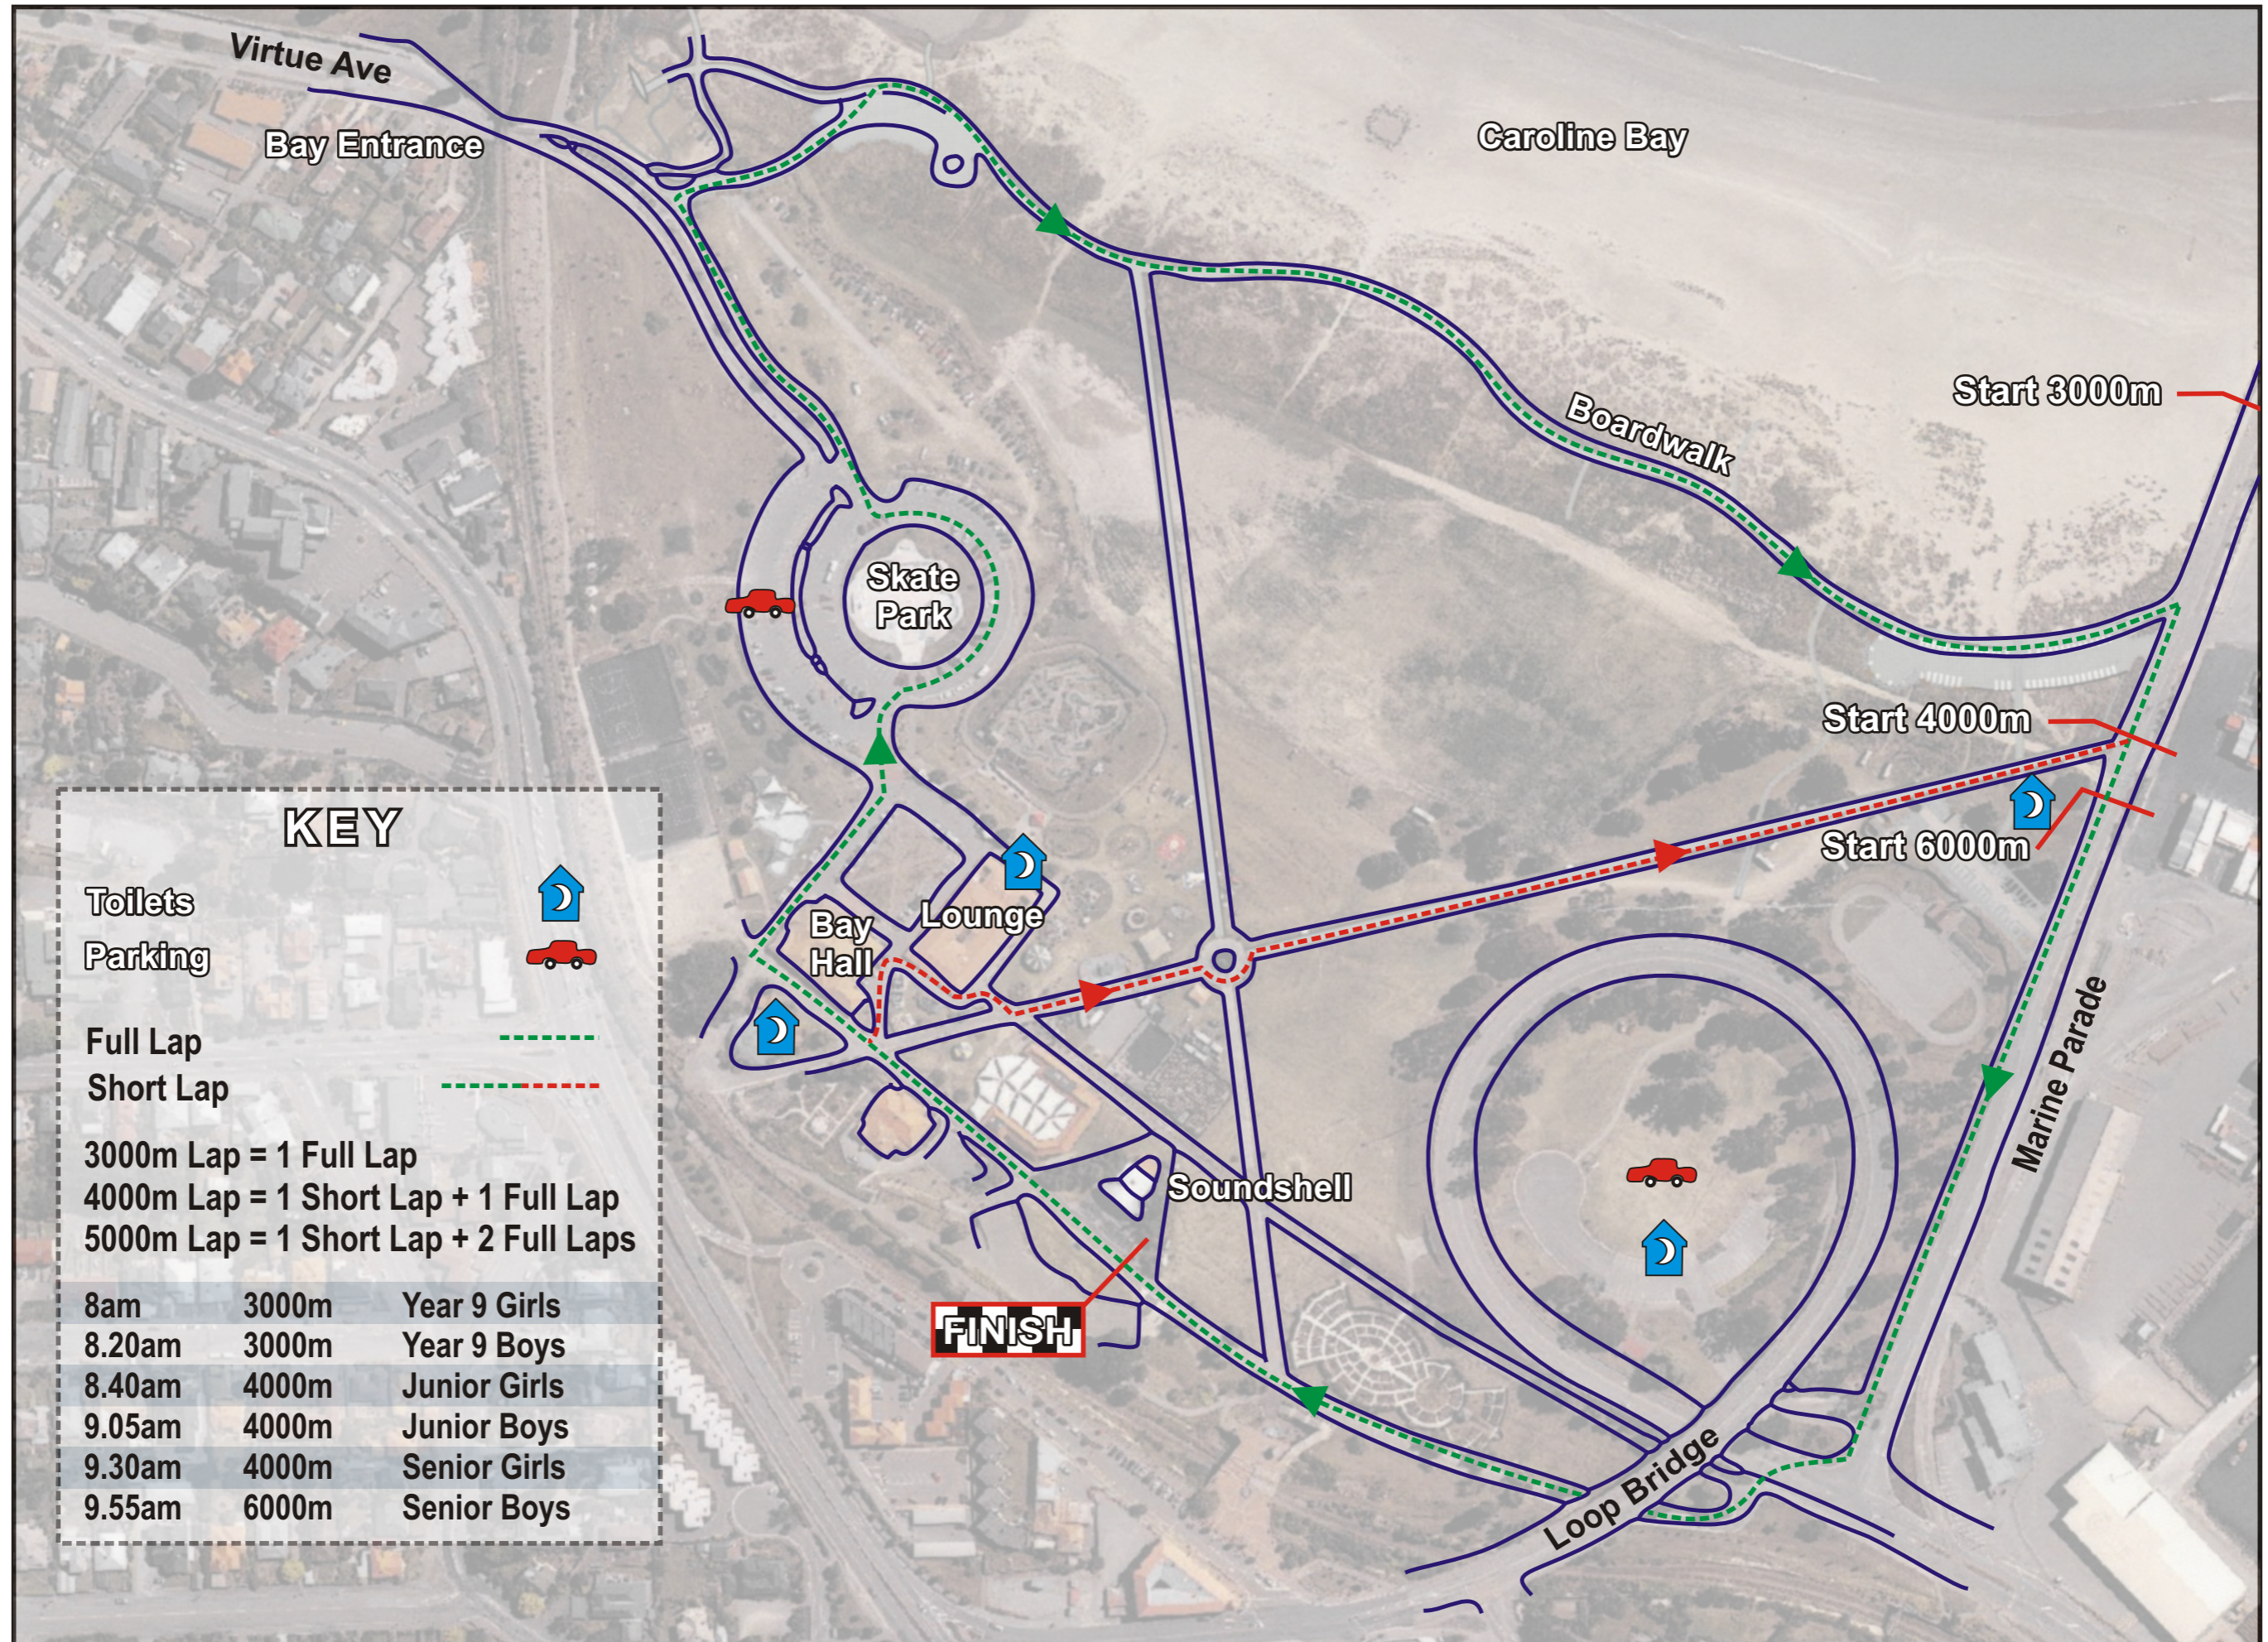

# NZSSAA Road Race, Caroline Bay, Timaru - 2009

### KEY

- Toilets 
- Parking 

- Full Lap 
- Short Lap 

3000m Lap = 1 Full Lap  
 4000m Lap = 1 Short Lap + 1 Full Lap  
 5000m Lap = 1 Short Lap + 2 Full Laps

8am	3000m	Year 9 Girls
8.20am	3000m	Year 9 Boys
8.40am	4000m	Junior Girls
9.05am	4000m	Junior Boys
9.30am	4000m	Senior Girls
9.55am	6000m	Senior Boys