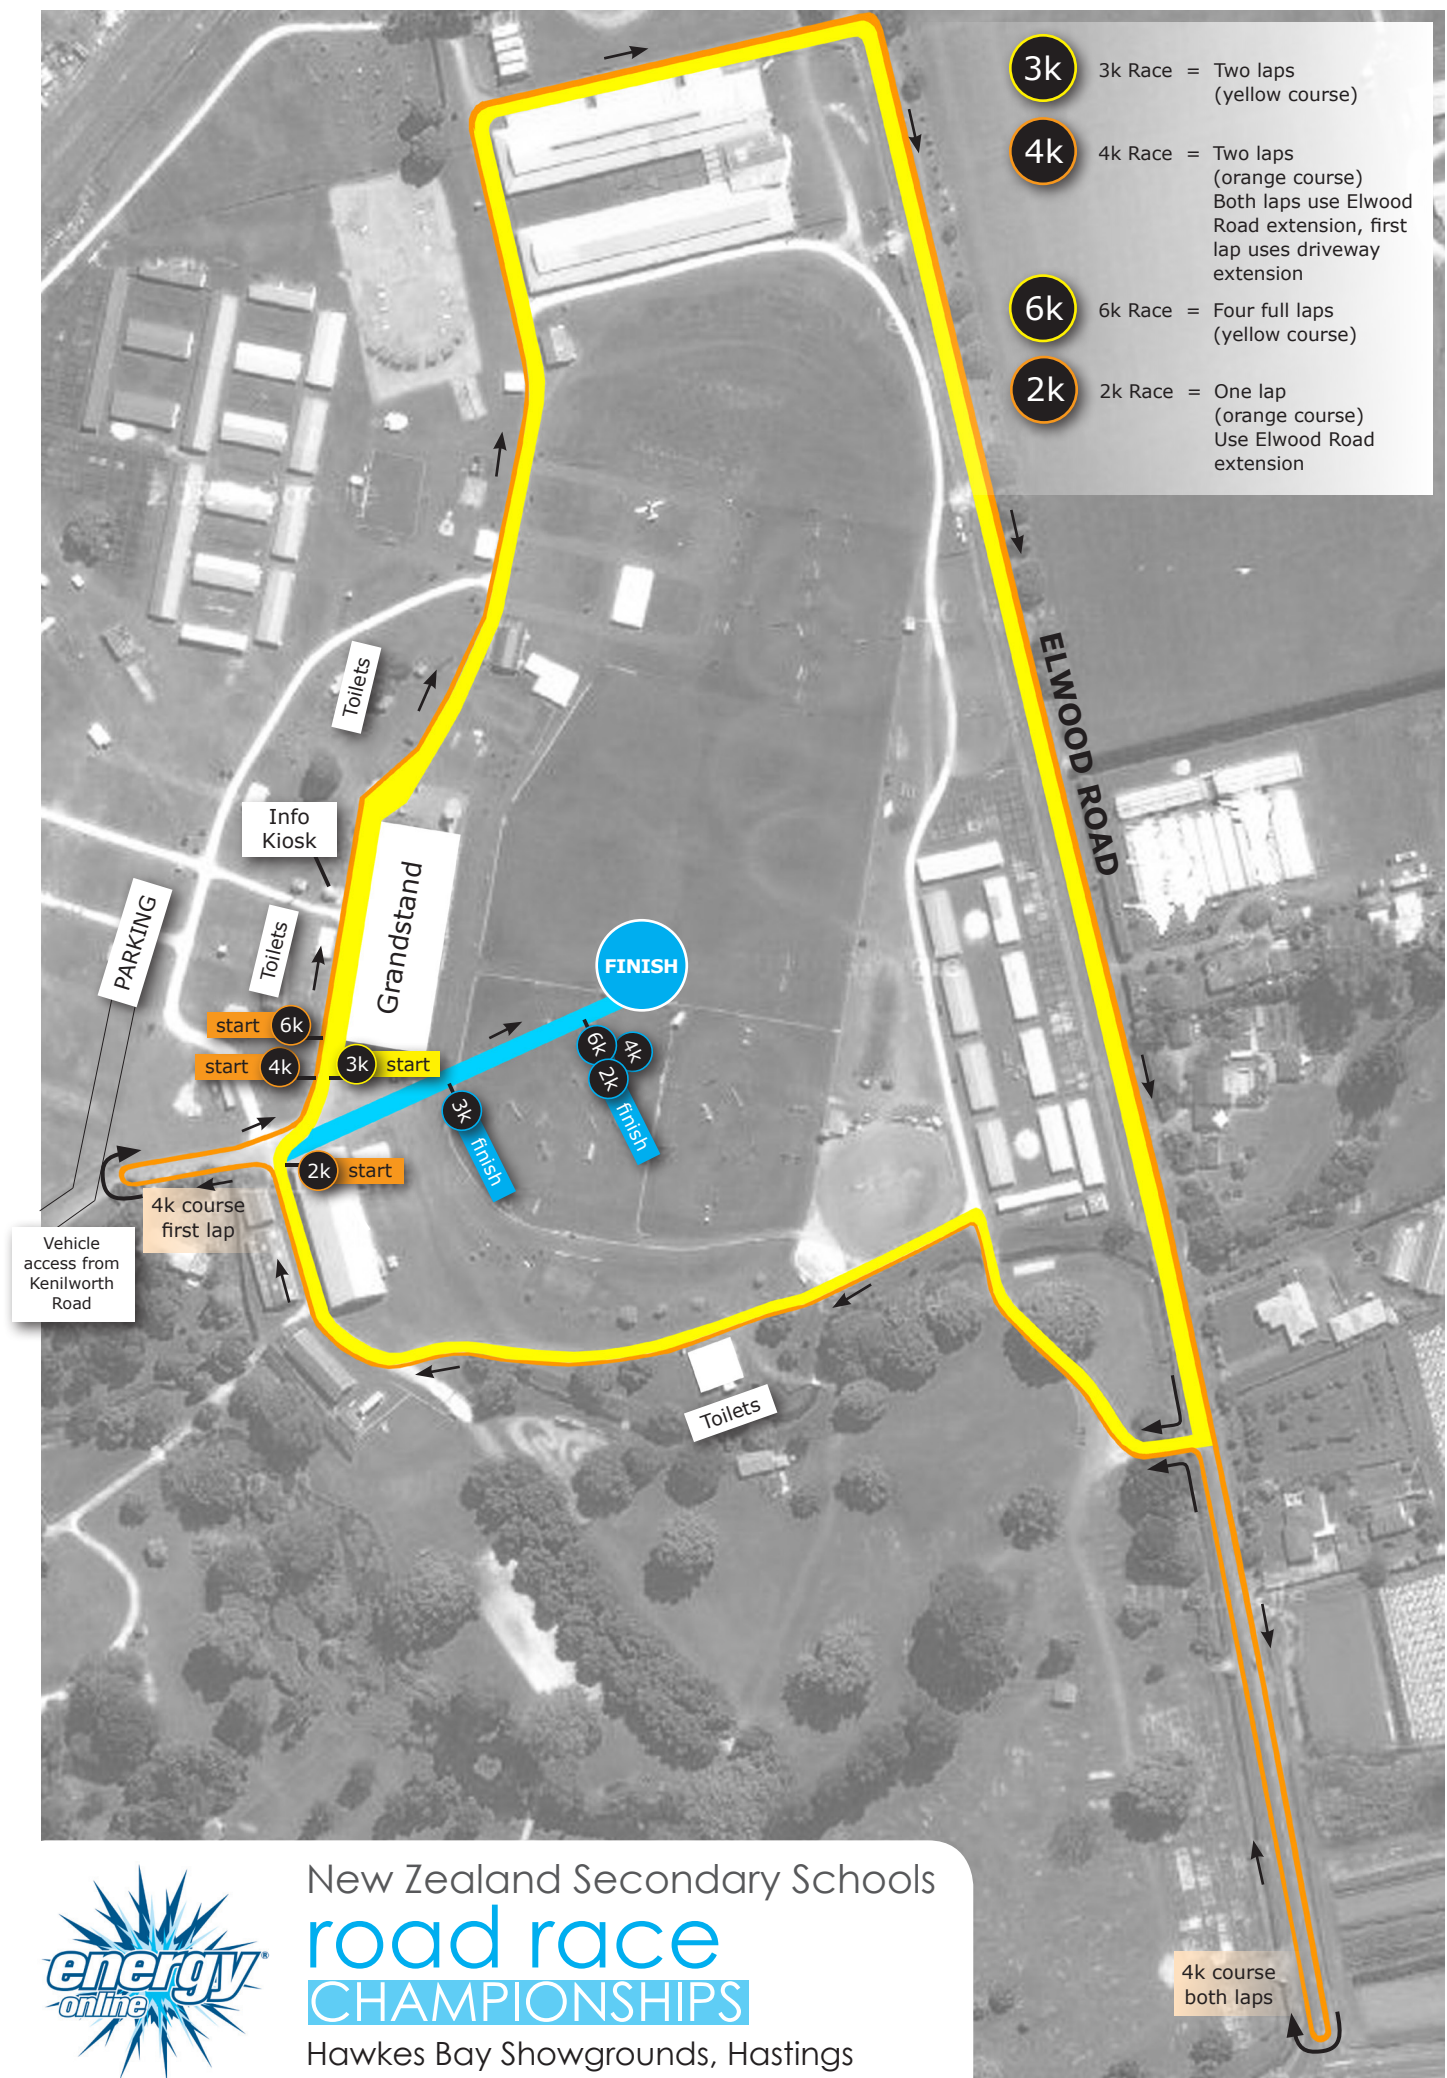

- 3k** 3k Race = Two laps (yellow course)
- 4k** 4k Race = Two laps (orange course)  
Both laps use Elwood Road extension, first lap uses driveway extension
- 6k** 6k Race = Four full laps (yellow course)
- 2k** 2k Race = One lap (orange course)  
Use Elwood Road extension

New Zealand Secondary Schools  
**road race**  
**CHAMPIONSHIPS**  
 Hawkes Bay Showgrounds, Hastings