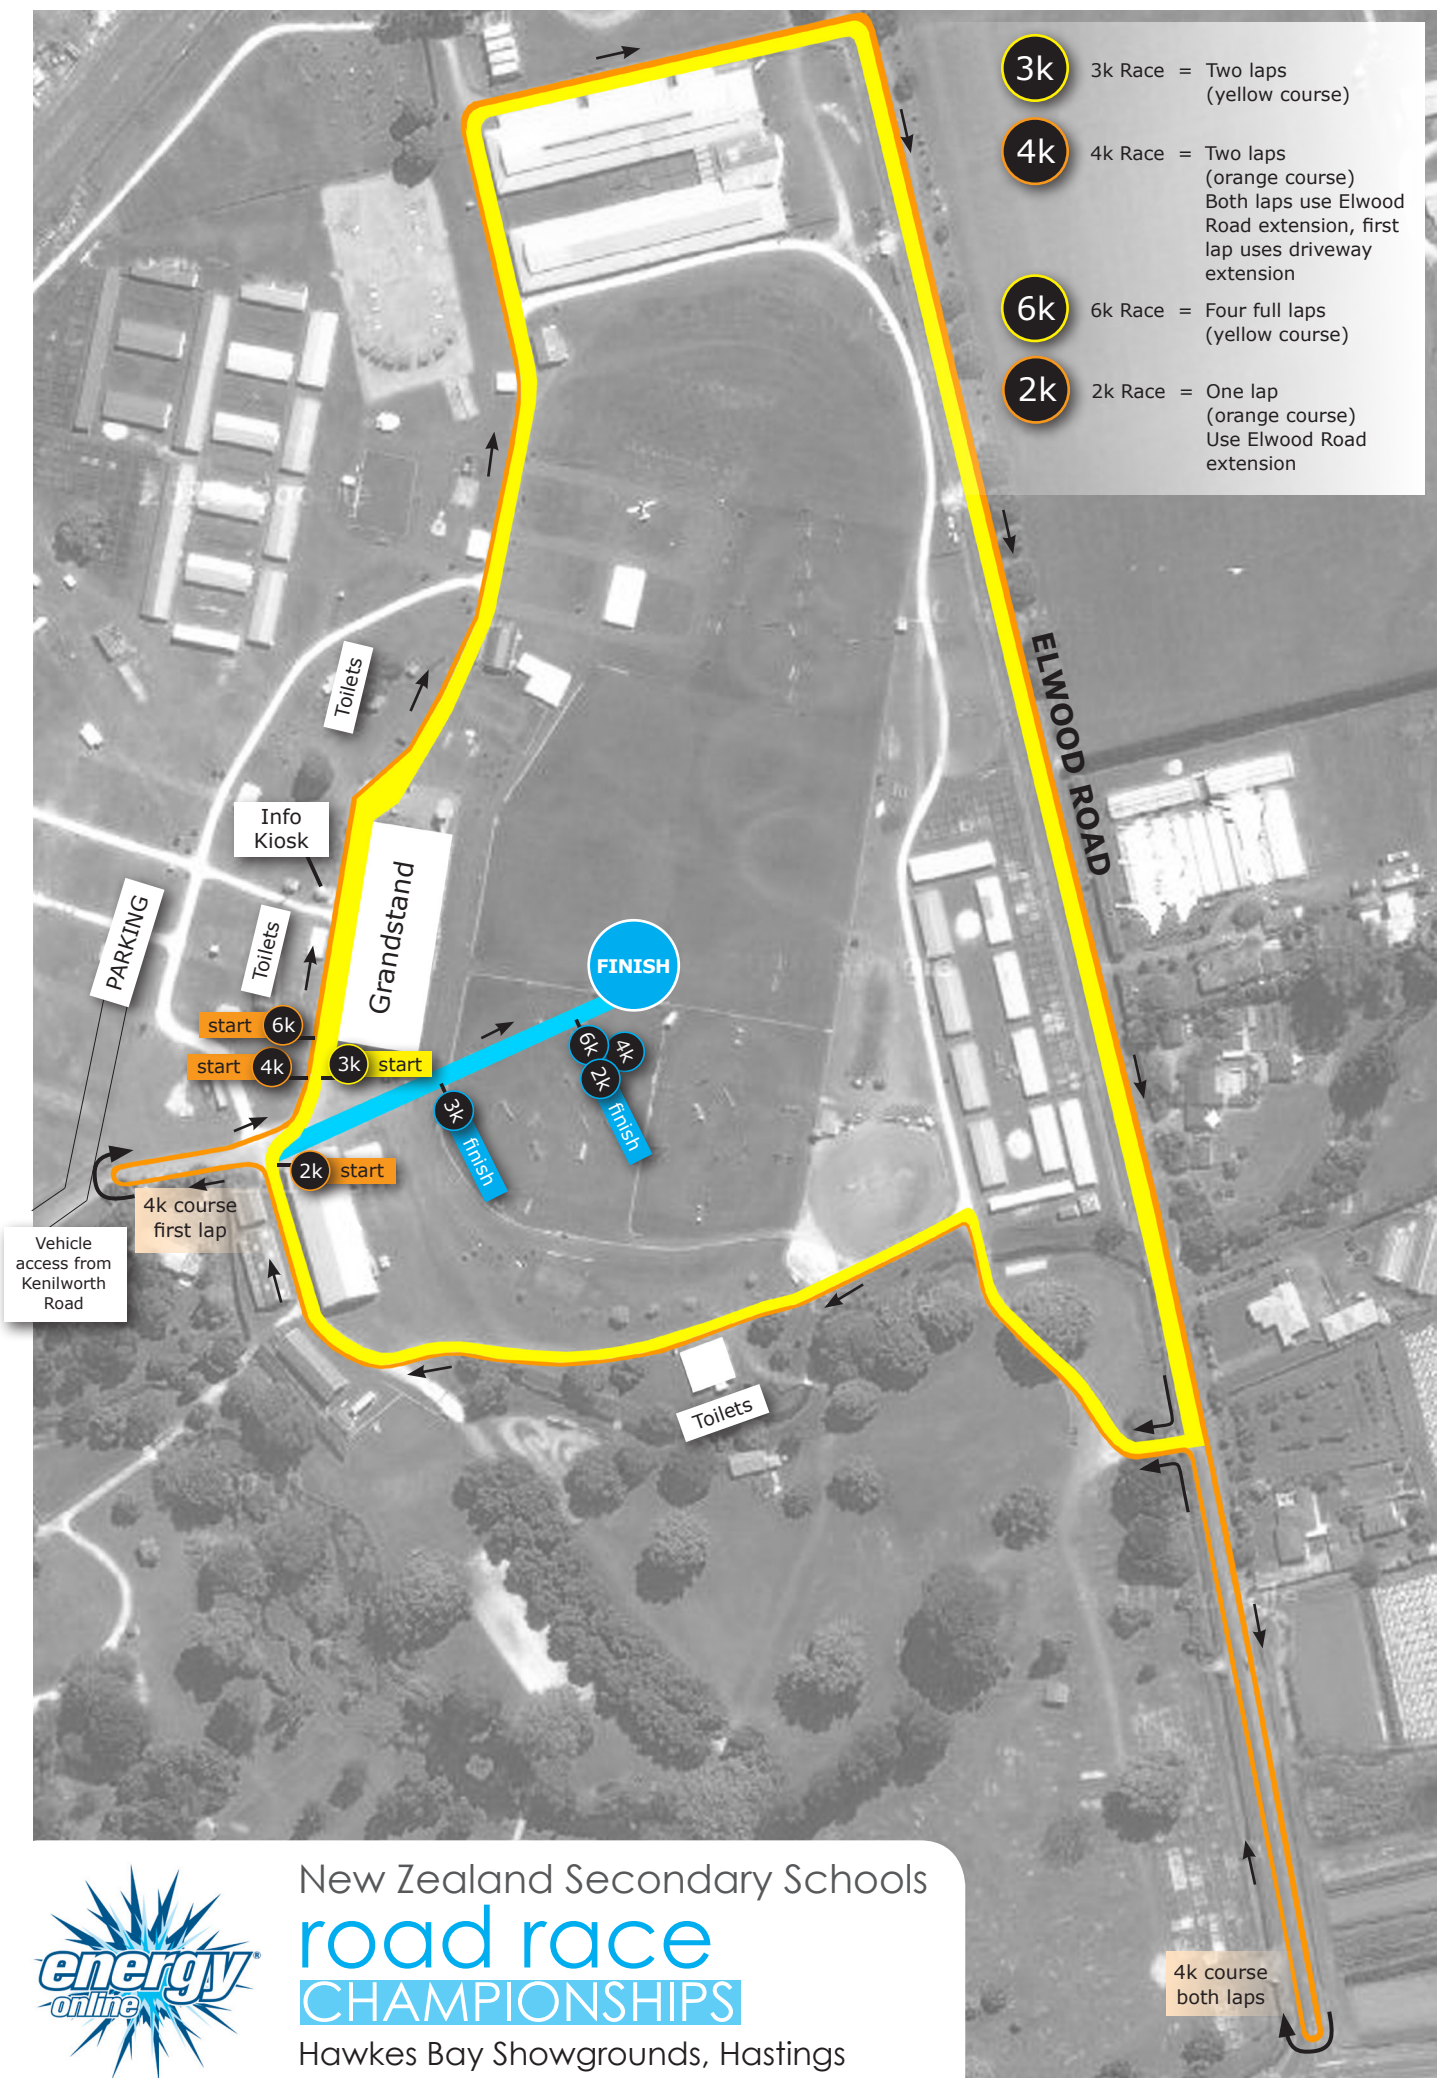

- 3k** 3k Race = Two laps (yellow course)
- 4k** 4k Race = Two laps (orange course)
Both laps use Elwood Road extension, first lap uses driveway extension
- 6k** 6k Race = Four full laps (yellow course)
- 2k** 2k Race = One lap (orange course)
Use Elwood Road extension

New Zealand Secondary Schools
road race
CHAMPIONSHIPS
 Hawkes Bay Showgrounds, Hastings