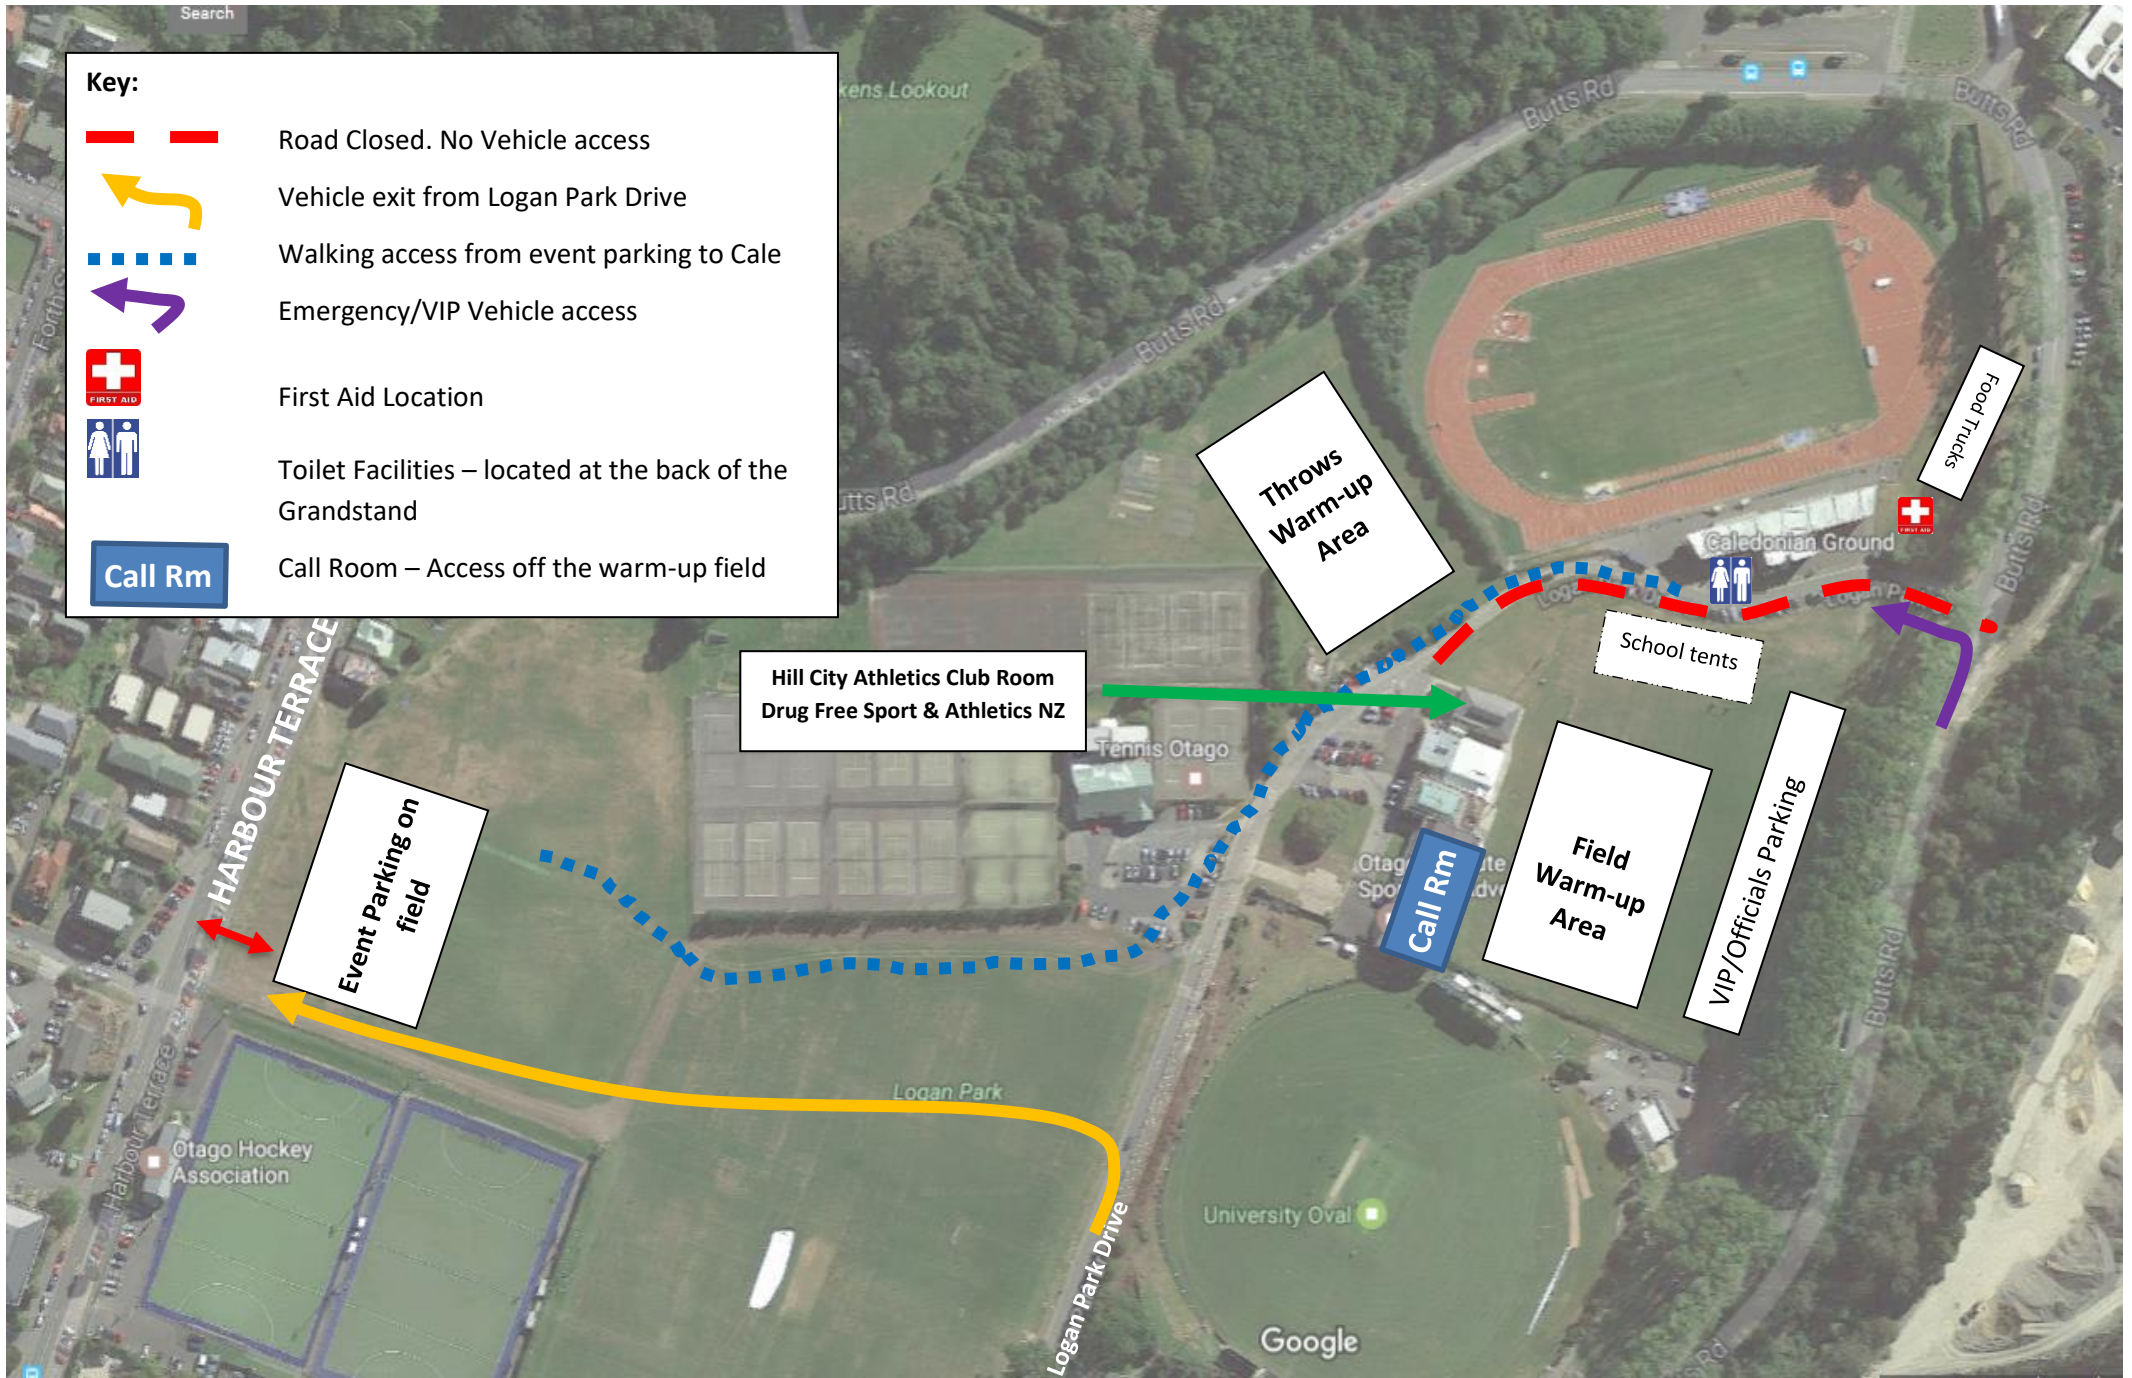

# Venue Map – Caledonian Ground, Logan Park, Dunedin

**Key:**

-  Road Closed. No Vehicle access
-  Vehicle exit from Logan Park Drive
-  Walking access from event parking to Cale
-  Emergency/VIP Vehicle access
-  First Aid Location
-  Toilet Facilities – located at the back of the Grandstand
-  Call Room – Access off the warm-up field

HARBOUR TERRACE

Event Parking on field

Hill City Athletics Club Room  
Drug Free Sport & Athletics NZ

Throws Warm-up Area

Call Rm

Field Warm-up Area

VIP/Officials Parking

School tents

Food Trucks

Caledonian Ground

Logan Park

University Oval

Google

Logan Park Drive

Butts Rd

Butts Rd