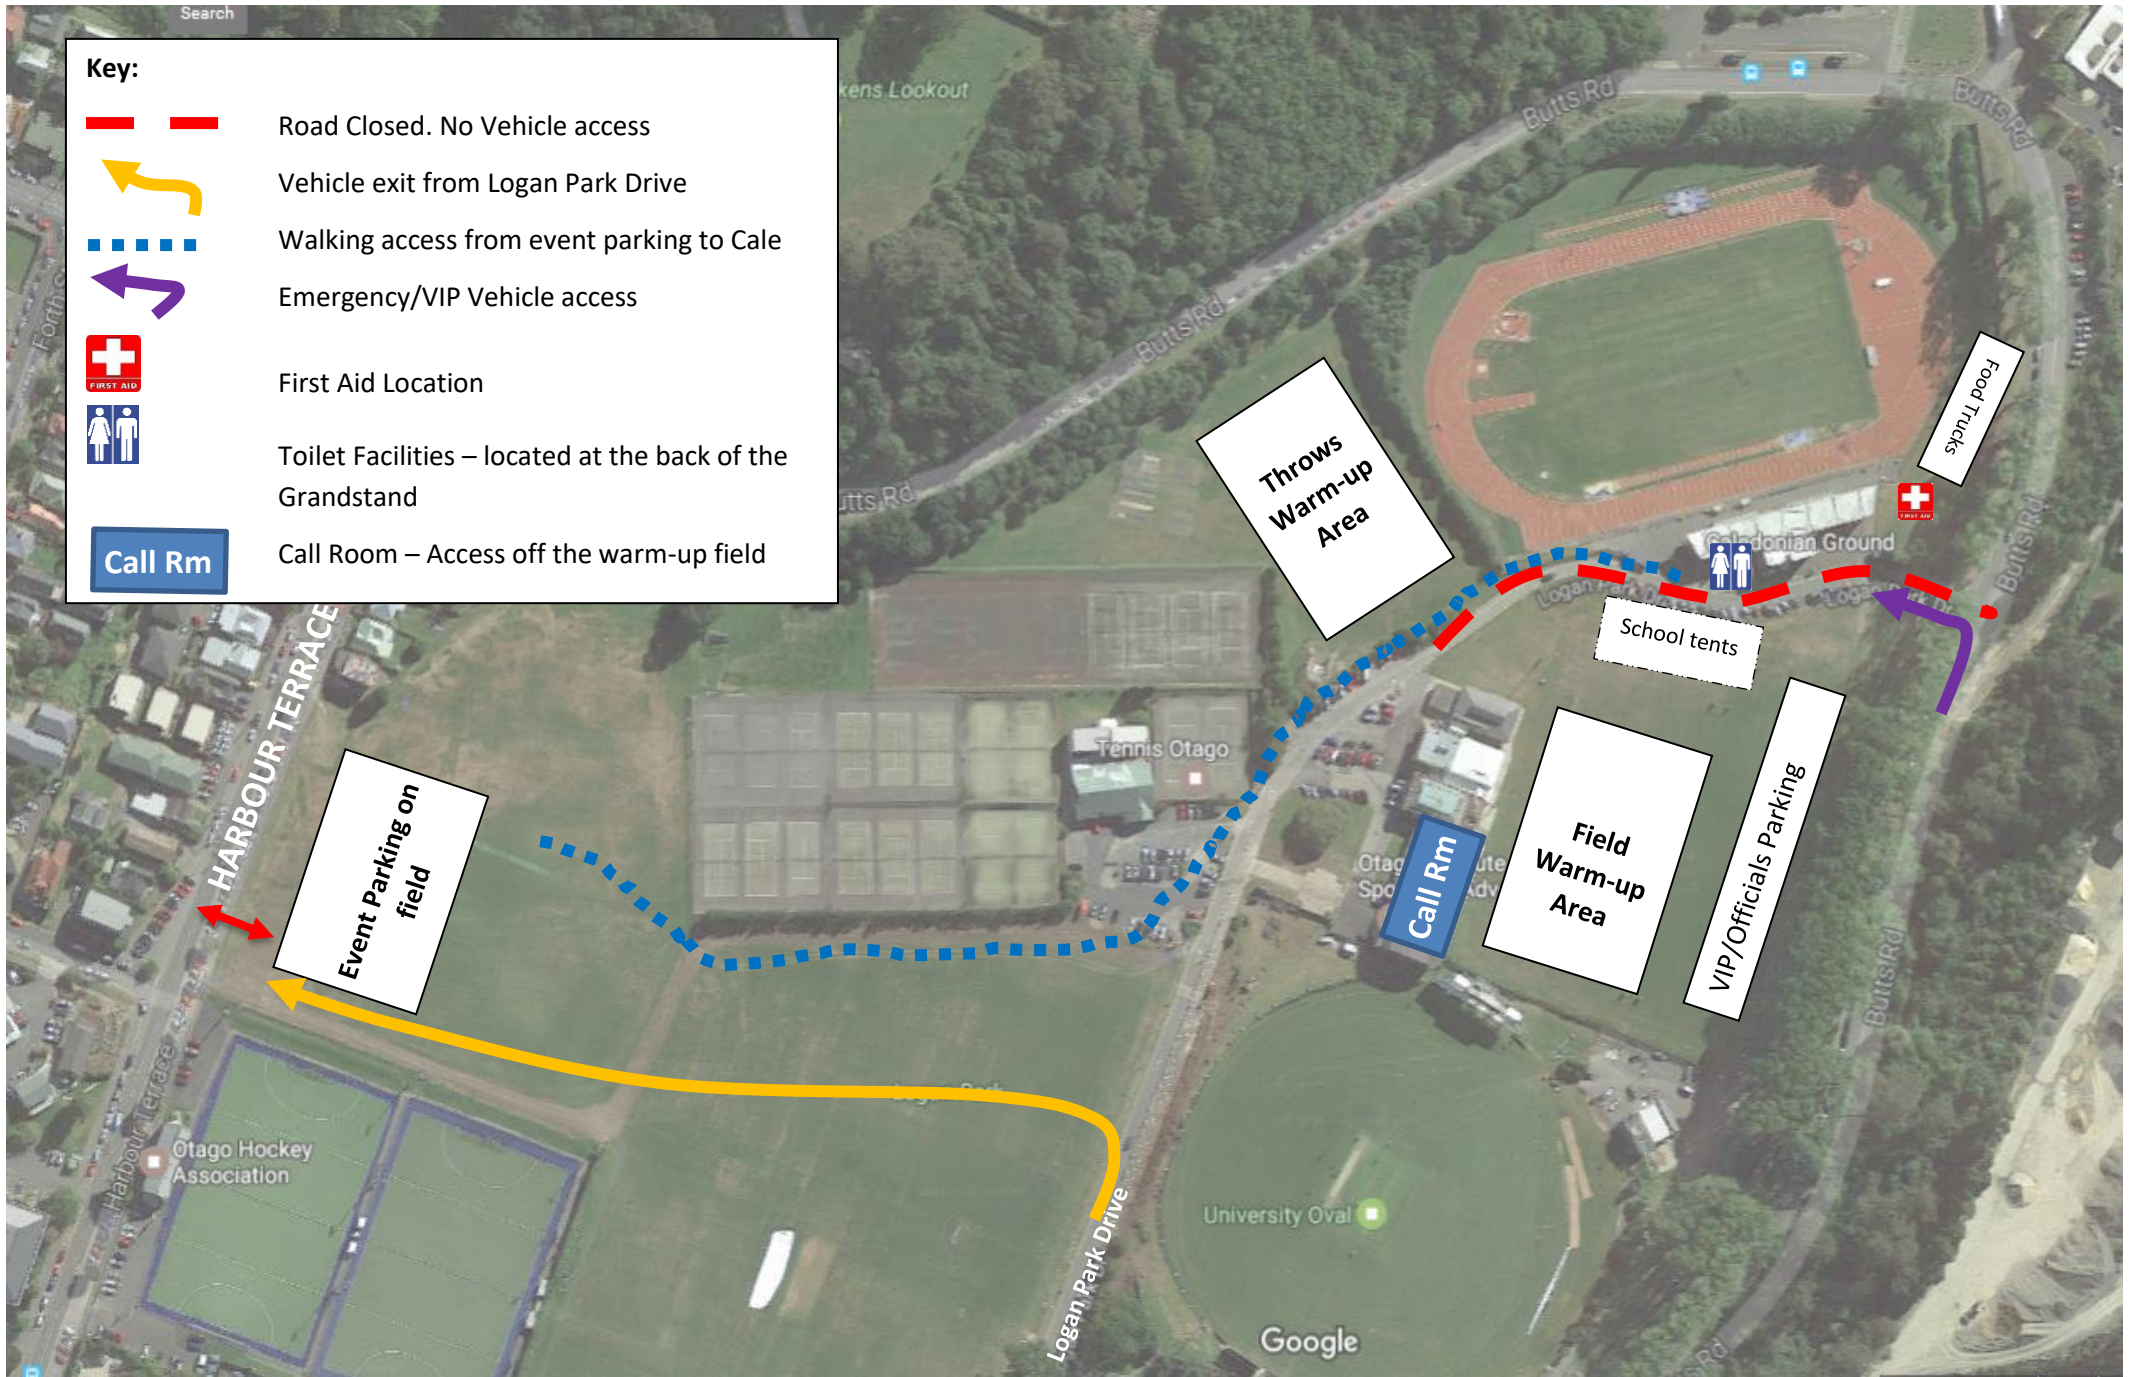

Venue Map – Caledonian Ground, Logan Park, Dunedin

Key:

-  Road Closed. No Vehicle access
-  Vehicle exit from Logan Park Drive
-  Walking access from event parking to Cale
-  Emergency/VIP Vehicle access
-  First Aid Location
-  Toilet Facilities – located at the back of the Grandstand
-  Call Room – Access off the warm-up field