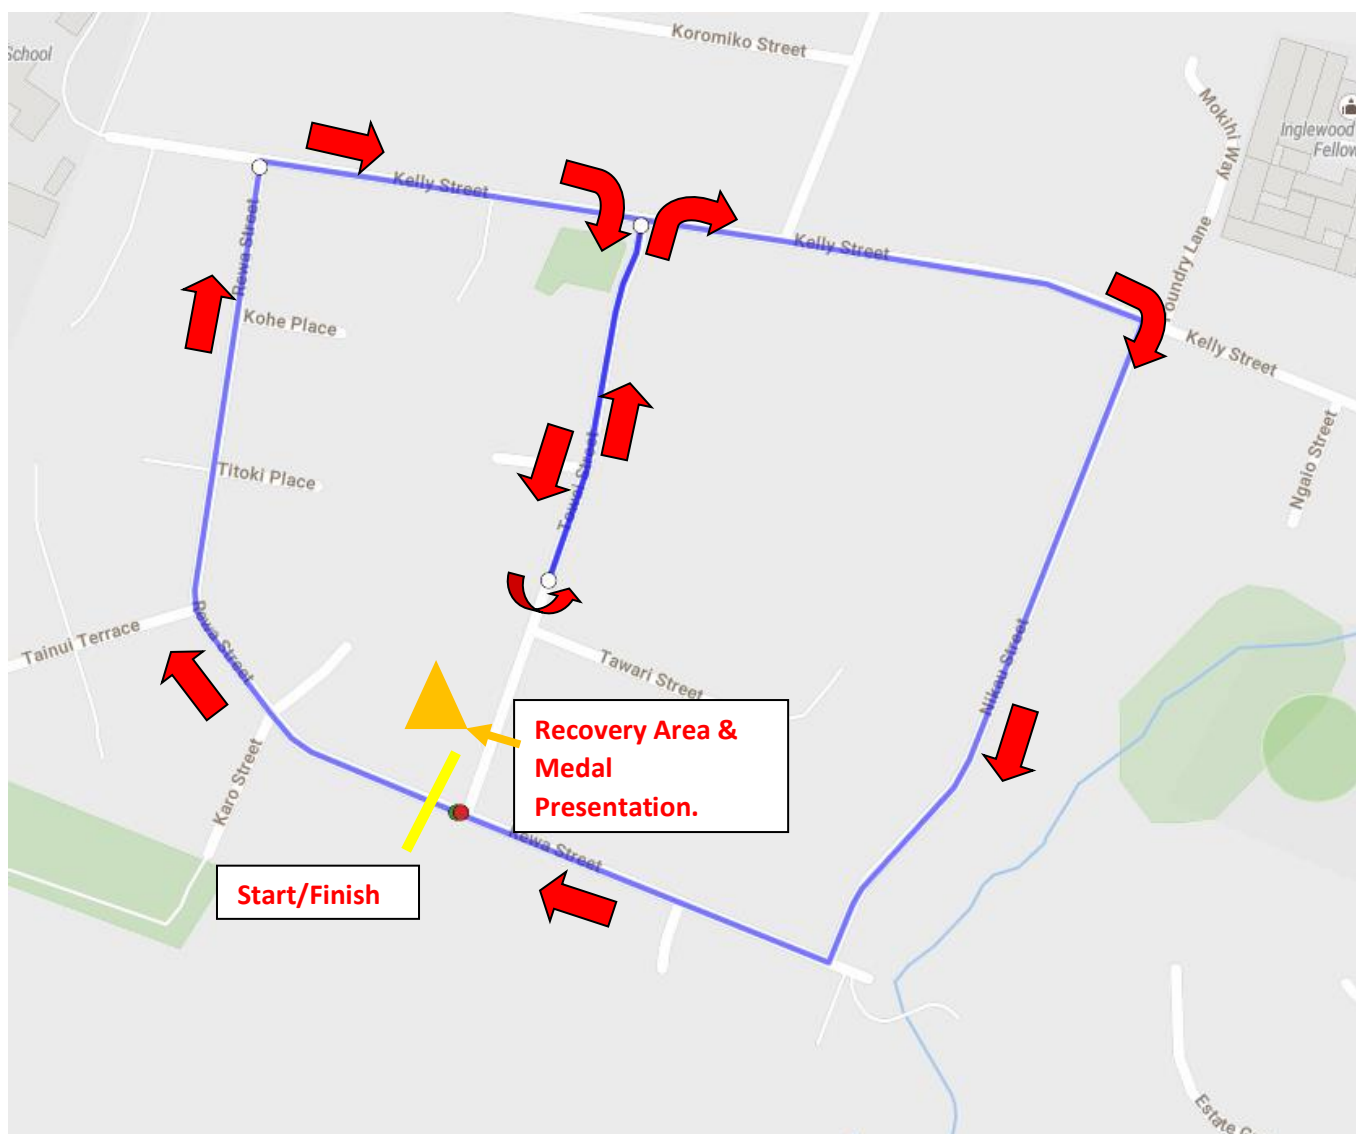

2.0km Course.

JG/PG– 4000 mts Event

JB/PB – 4000 mts Event

SG- 4000mts Event

2 laps of 2km.clockwise.

SB – 6000mts Event

3 laps of 2km.clockwise.

JG/JB PA (All classes)– 2000mts Event

1 lap of 2km.clockwise