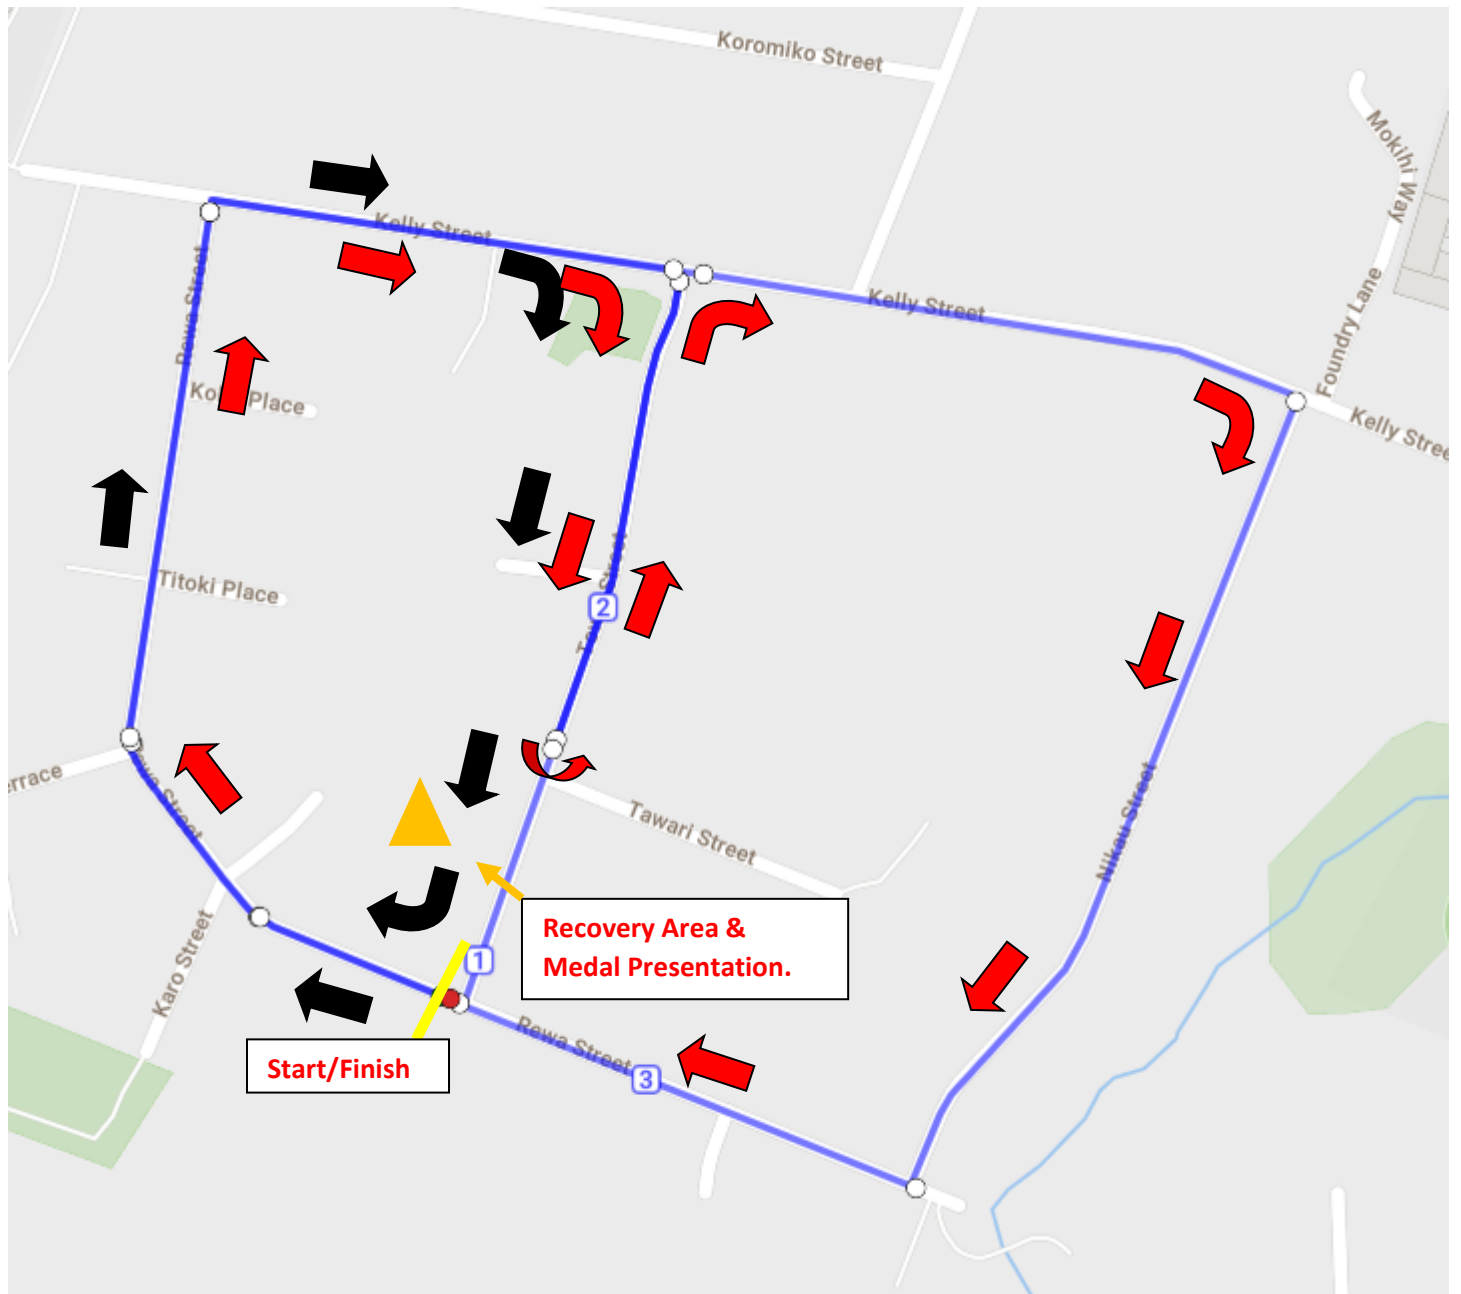

### 3.0km Course

Y9 G – 3000 mts Event

Y9 B – 3000mts Event

1lap of 1km clockwise  followed by 1 lap of 2km.clockwise. 