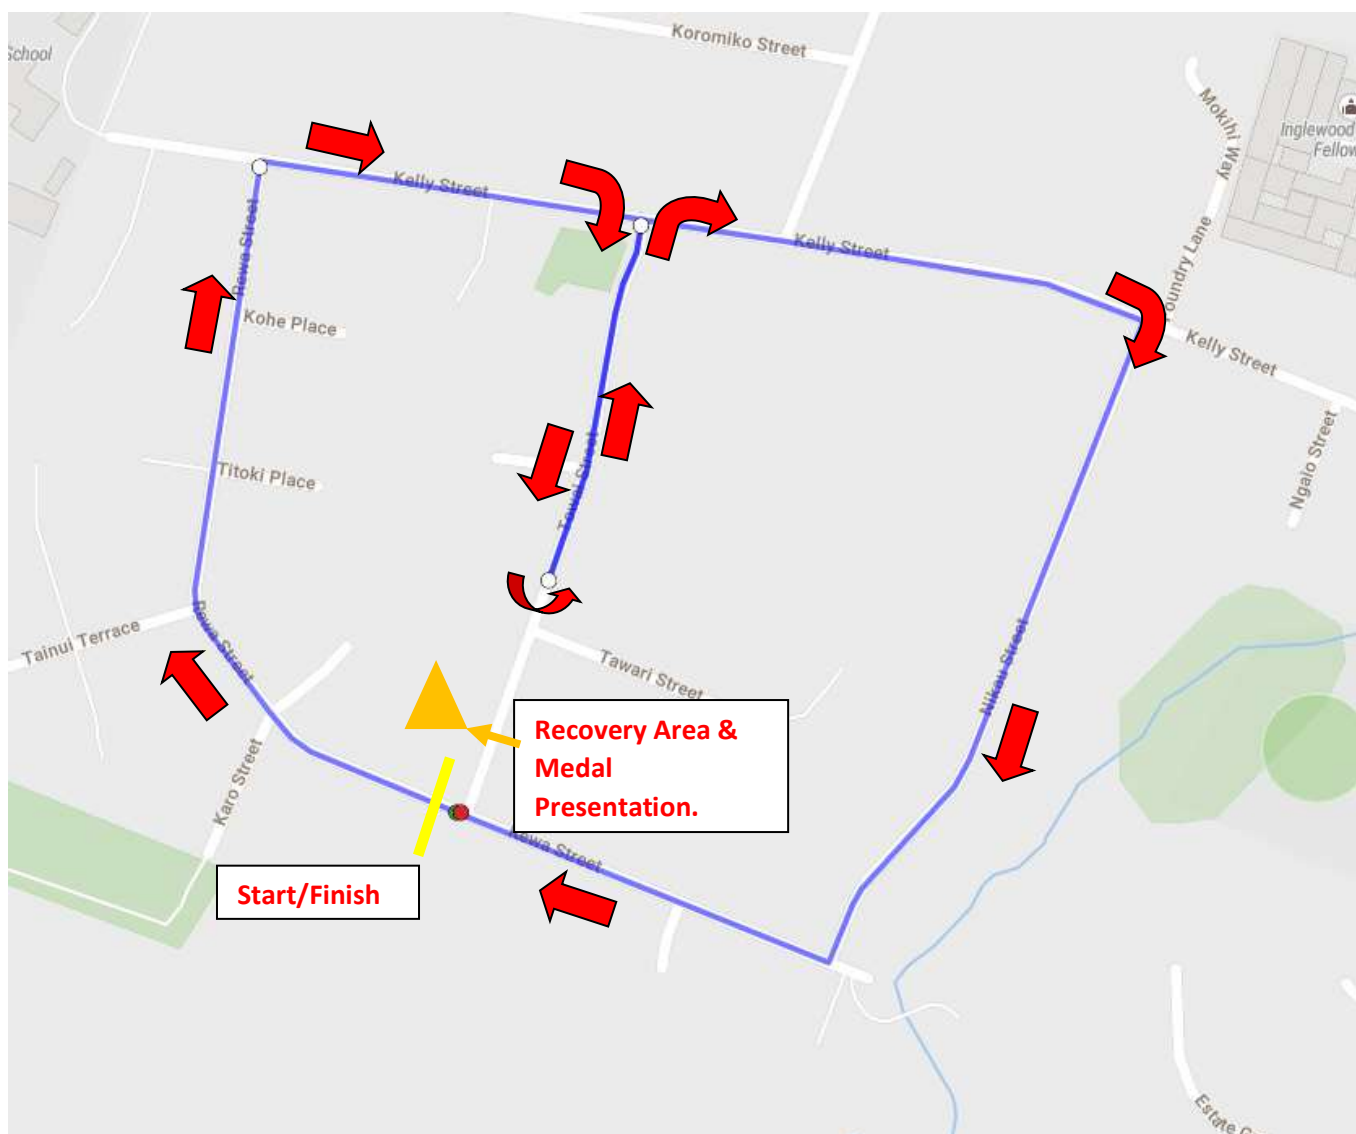

2.0km Course.

JG- 4000m Event

JB - 4000m Event

SG- 4000m Event

2 laps of 2km.clockwise.

SB - 6000m Event

3 laps of 2km.clockwise.

PA (All classes) - 2000m Event

1 lap of 2km.clockwise