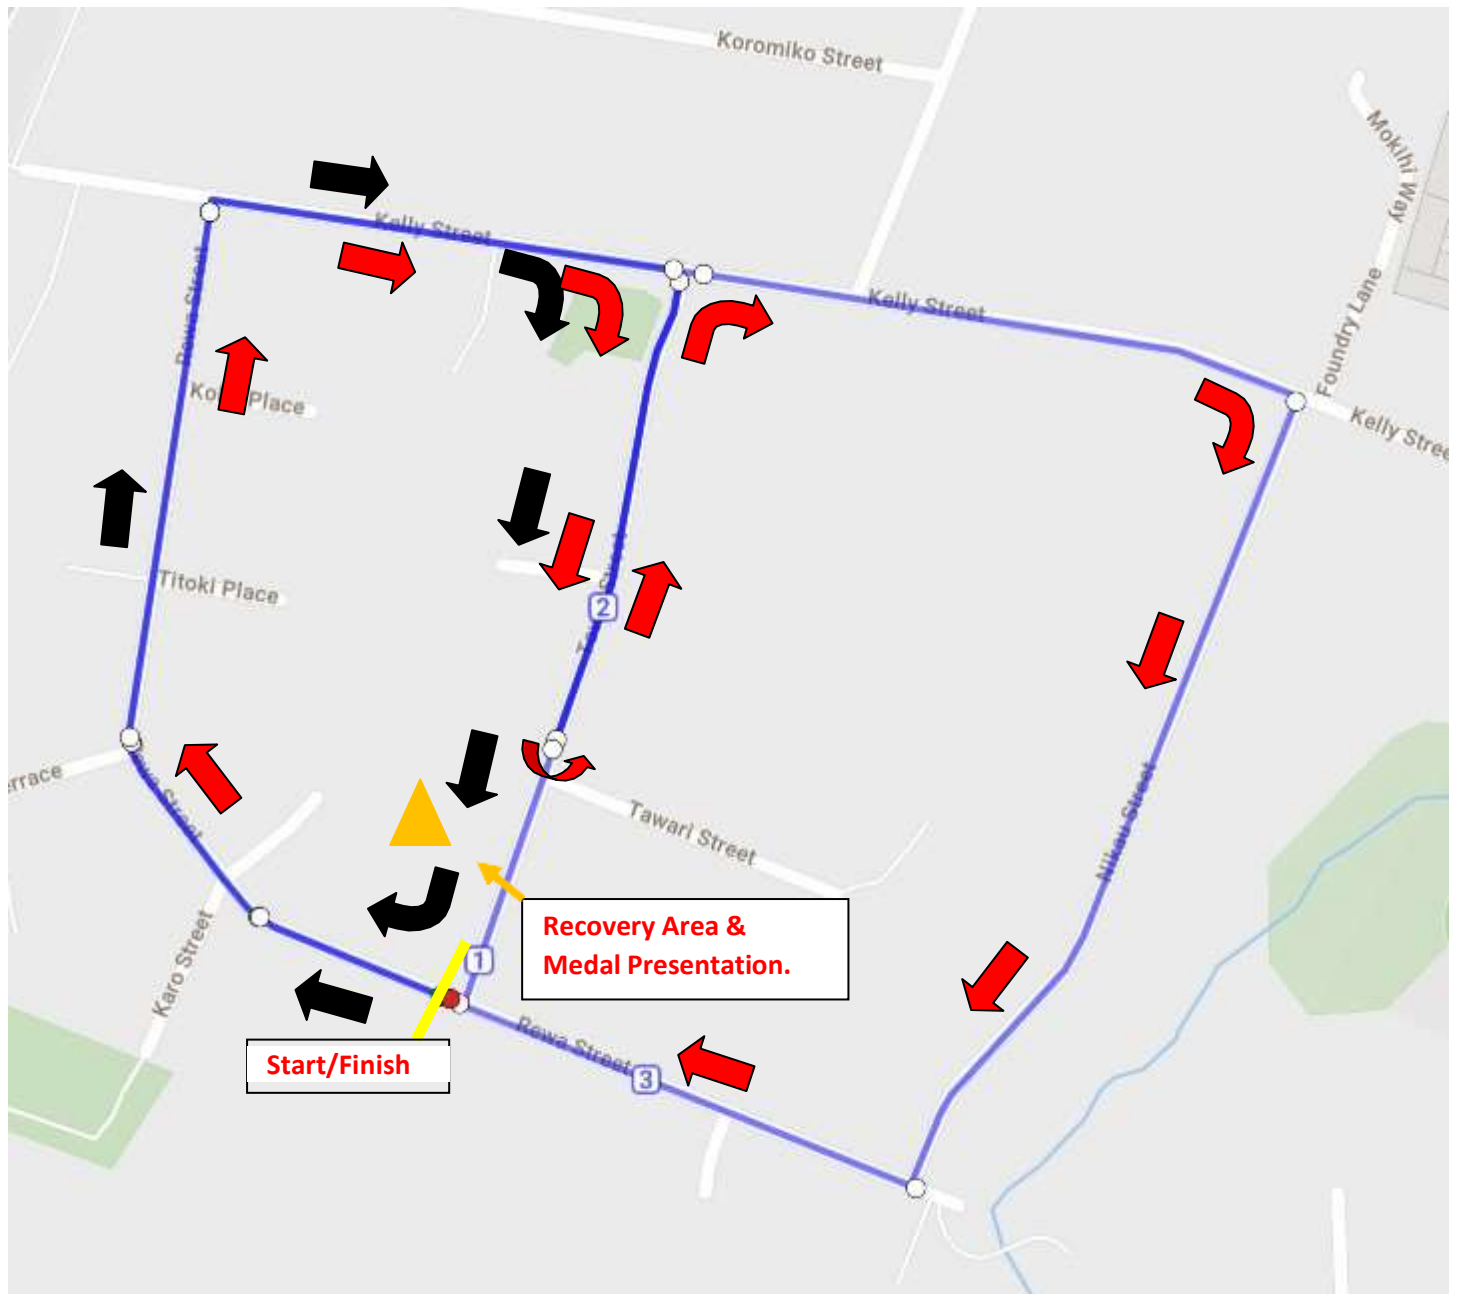

3.0km Course

Y9 G – 3000m Event

Y9 B – 3000m Event

1lap of 1km clockwise  followed by 1 lap of 2km.clockwise. 