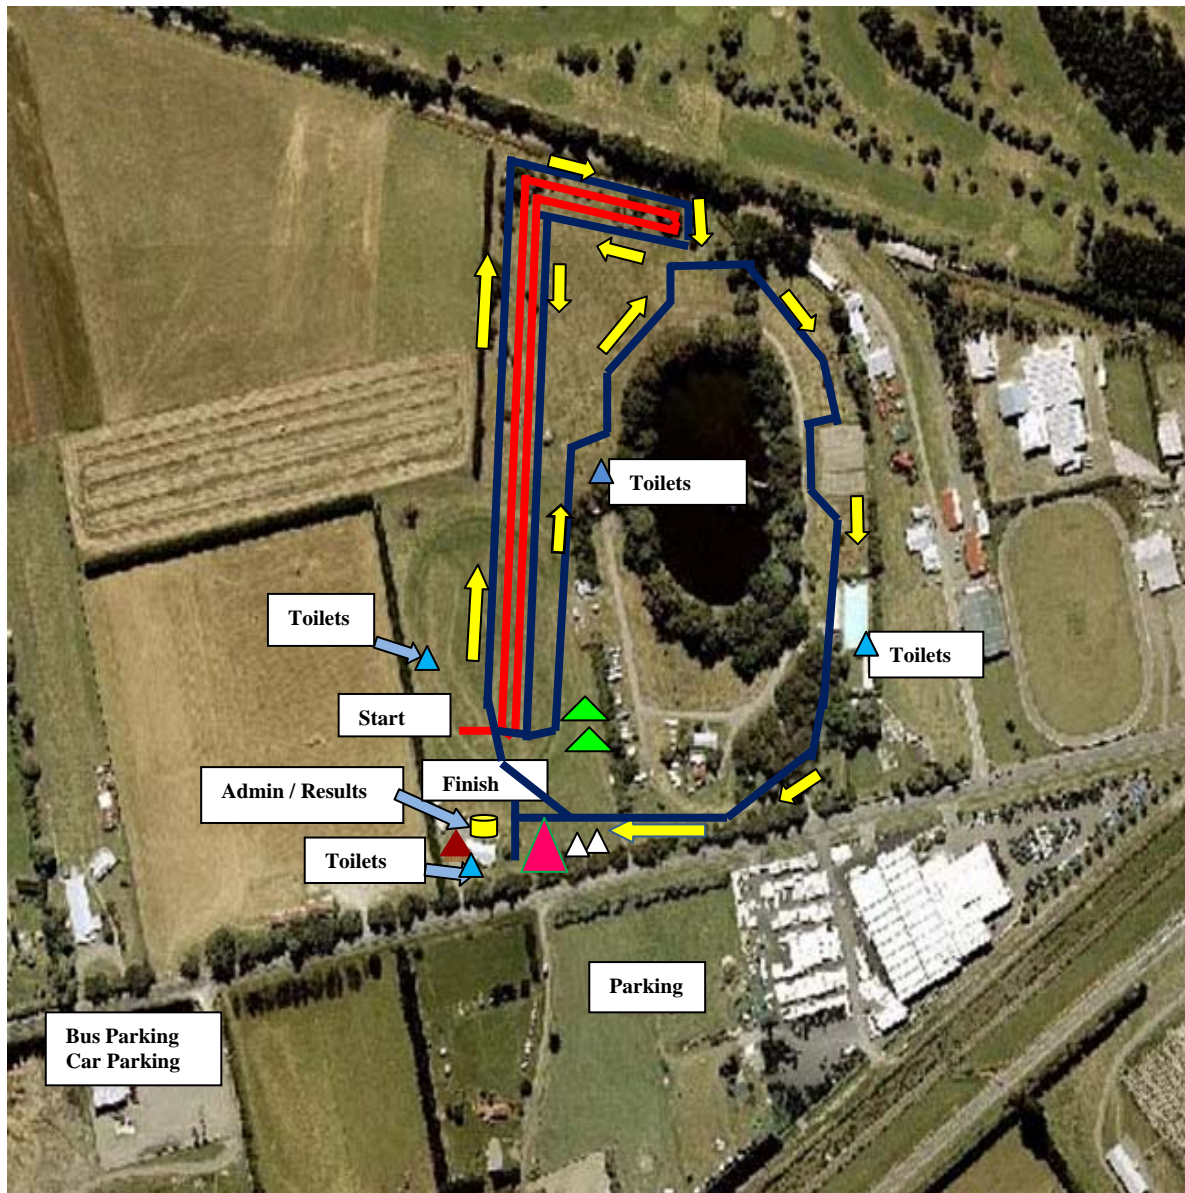

Map of Course and Amenities

**KEY:**

- 1 km Course
- 2 km Course
- Officials Catering
- Food / Coffee
- School Tents
- Managers Marquee
- Toilets
- St Johns

Maronan Road  
From State Highway 1

State Highway 1